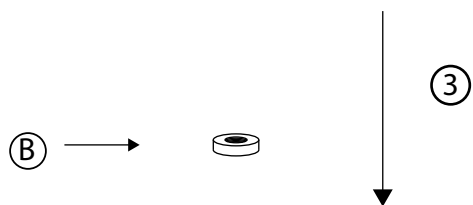

SYAL

NAC145

aromas

①

Sobre la base colocar la pantalla/
Place the shade on the base

②

Roscar la pantalla para así bloquearla/
Screw down the shade to lock it

③

Colocar la bombilla /
Install the bulb