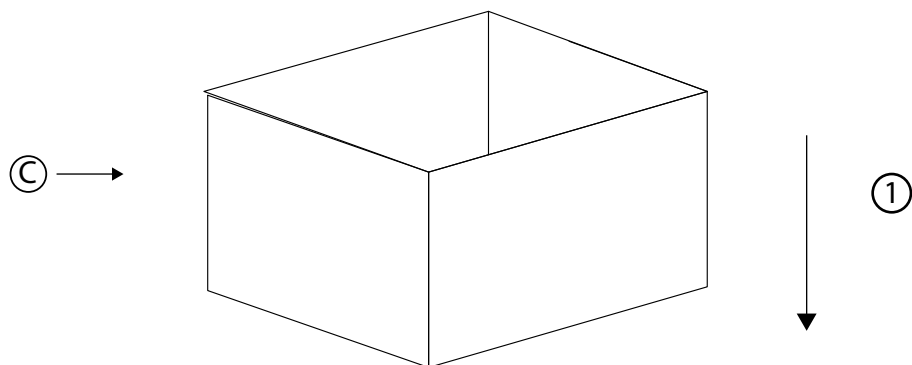

SYAL

NAC145

aromas

①

Sobre la base colocar la pantalla/
Place the shade on the base

②

Roscar la pantalla para así bloquearla/
Screw down the shade to lock it

③

Colocar la bombilla /
Install the bulb