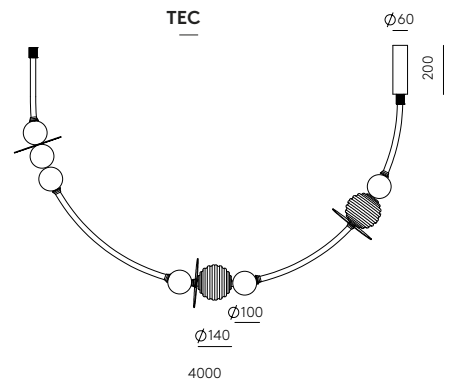

Tira de LED 15W/m 1500lm/m
2700K regulable
220-240 V, 50/60 Hz

IP20     

CLASIFICACIÓN ENERGÉTICA

F

EN

FINISHES

Metal:
Matt black
Tube:
Opal

MATERIALS

Metal / Silicone

SPECIFICATIONS (UE)

LED strip 15W/m 1500lm/m
2700K dimmable
220-240 V, 50/60 Hz

IP20     

ENERGY LABEL

F

TEC

ACCESORIES COMPOSITION:

Green marble ball 100mm / Matt Brass metal disc 20mm / Painted resin ball 100mm / Aged gold metal ball 100mm / Resin ball 100mm / Matt Brass metal disc 20mm / Striped clear glass ball 140mm / Metal black ball 100mm / Matt Brass metal disc 20mm / Striped fumé glass ball 140mm / White marble ball 100mm