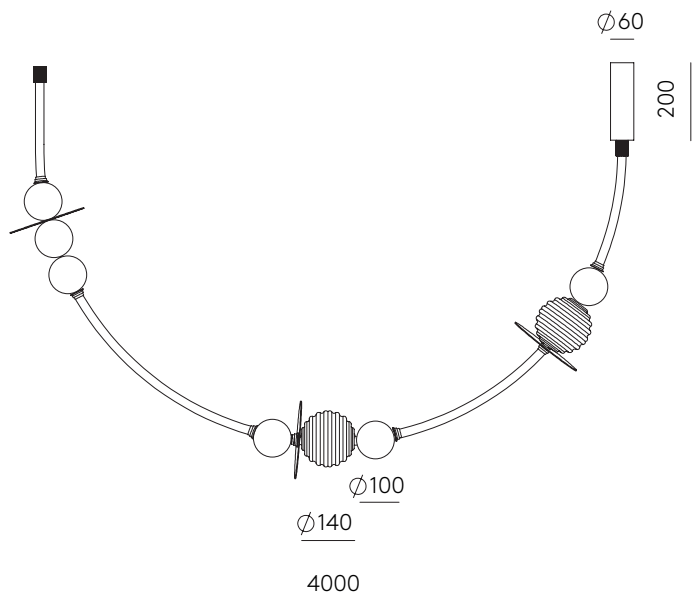

YMA

C1347/H

JF Sevilla
Design 2025

Accessory not included

EN

MATERIALS	Metal / Silicone
FINISHES	Metal Matt black Silicone tube Opal
SPECIFICATIONS (UE)	LED Strip 2700K 15W/m 1500lm dimmable 220-240V, 50/60 Hz
ENERGY LABEL	E

ES

MATERIALES	Metal / Silicona
ACABADOS	Metal Negro mate Tubo de silicona Ópalo
ESPECIFICACIONES (UE)	Tira LED 2700K 15W/m 1500lm 220-240V, 50/60 Hz regulable
CLASIFICACIÓN ENERGÉTICA	E

ICONS

IP20 CE    

Image accessories: Green marble ball 100mm / Matt brass metal disc 20mm / Painted resin ball 100mm / Aged gold metal ball 100mm / Resin ball 100mm / Matt brass metal disc 20mm / Striped clear glass ball 140mm / Metal black ball 100mm / Matt brass metal disc 20mm / Striped fumé glass ball 140mm / White marble ball 100mm