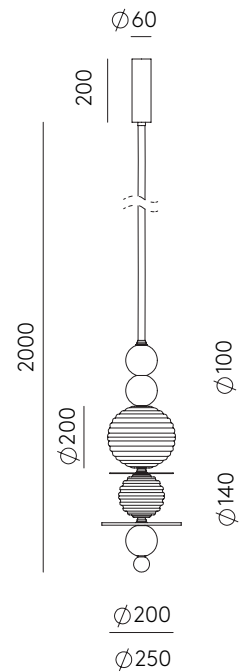

# YMA

C1347/V

JF Sevilla  
Design 2025

Accessory not included

EN

<b>MATERIALS</b>	Metal / Silicone
<b>FINISHES</b>	Metal Matt black Silicone tube Opal
<b>SPECIFICATIONS (UE)</b>	LED Strip 2700K 1500lm 15W/m dimmable 220-240V, 50/60 Hz, IP20
<b>ENERGY LABEL</b>	E

ES

<b>MATERIALES</b>	Metal / Silicona
<b>ACABADOS</b>	Metal Negro mate Tubo de silicona Ópalo
<b>ESPECIFICACIONES (UE)</b>	Tira LED 2700K 1500lm 15W/m Regulable 220-240V, 50/60 Hz, IP20
<b>CLASIFICACIÓN ENERGÉTICA</b>	E

ICONS

IP20 CE    

Image accessories: Aged gold metal ball 100mm / Painted resin ball 100mm / Striped fumé glass ball 200mm / Matt brass metal disc 140mm / Striped clear glass ball 140mm / Alabaster disc 200mm / Brown marble ball 100mm