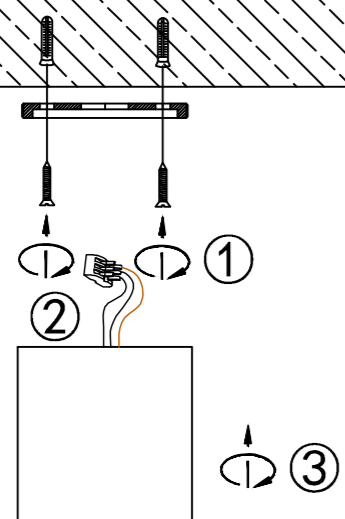

IRZ0

C1353

aromas

Power:

220-240V AC / 50/60Hz / 5W LED

Check connections  
and polarity

220-240V