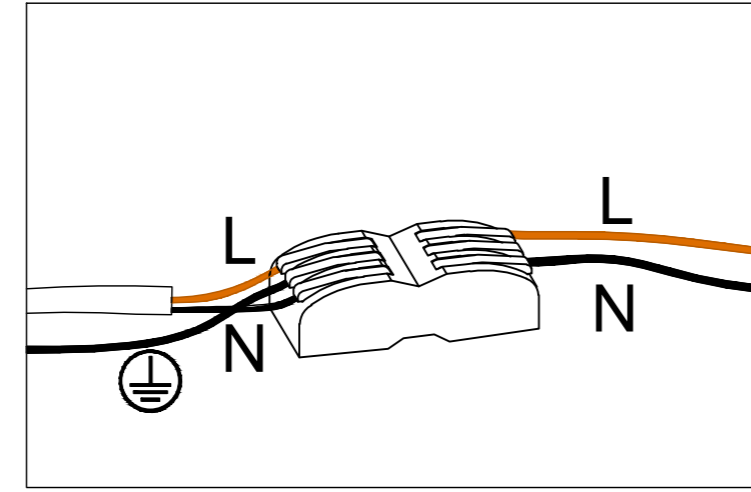

IRZ0

C1353

aromas

Power:

220-240V AC / 50/60Hz / 5W LED

Check connections  
and polarity

220-240V