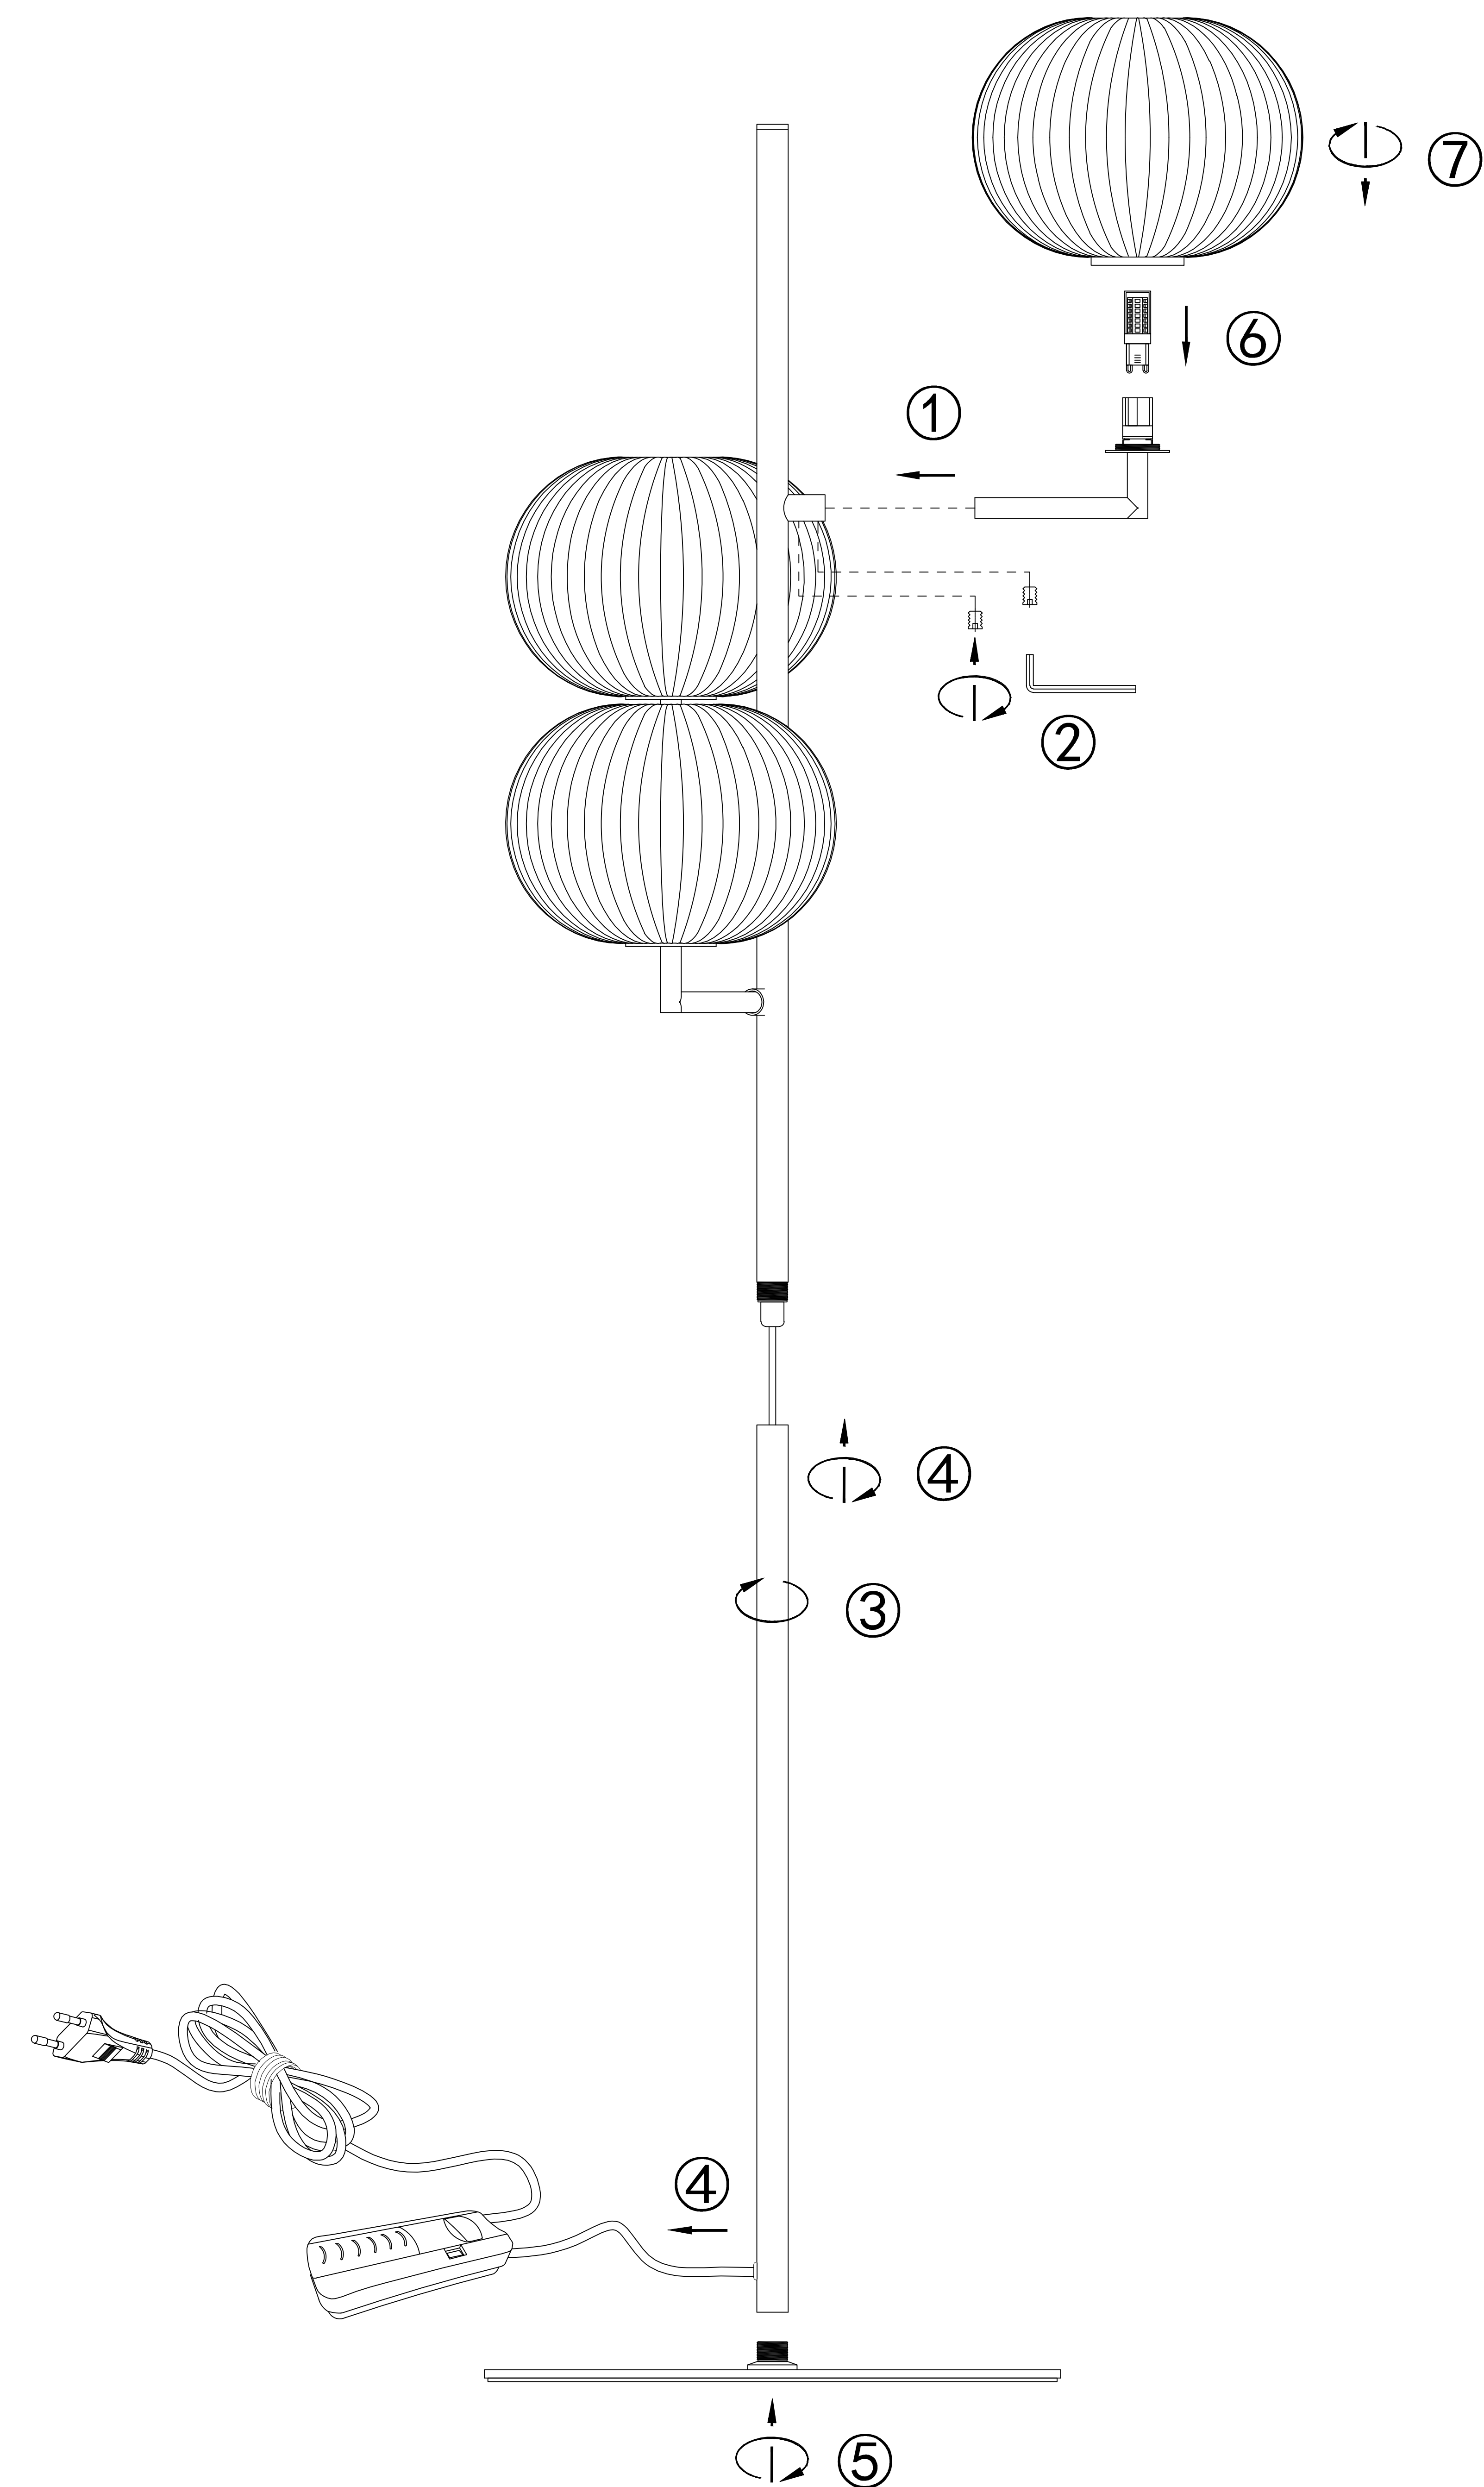

IRZ0

P1353

aromas

Power:

220-240V AC / 50/60Hz / 5W*3 LED

Check connections
and polarity

220-240V