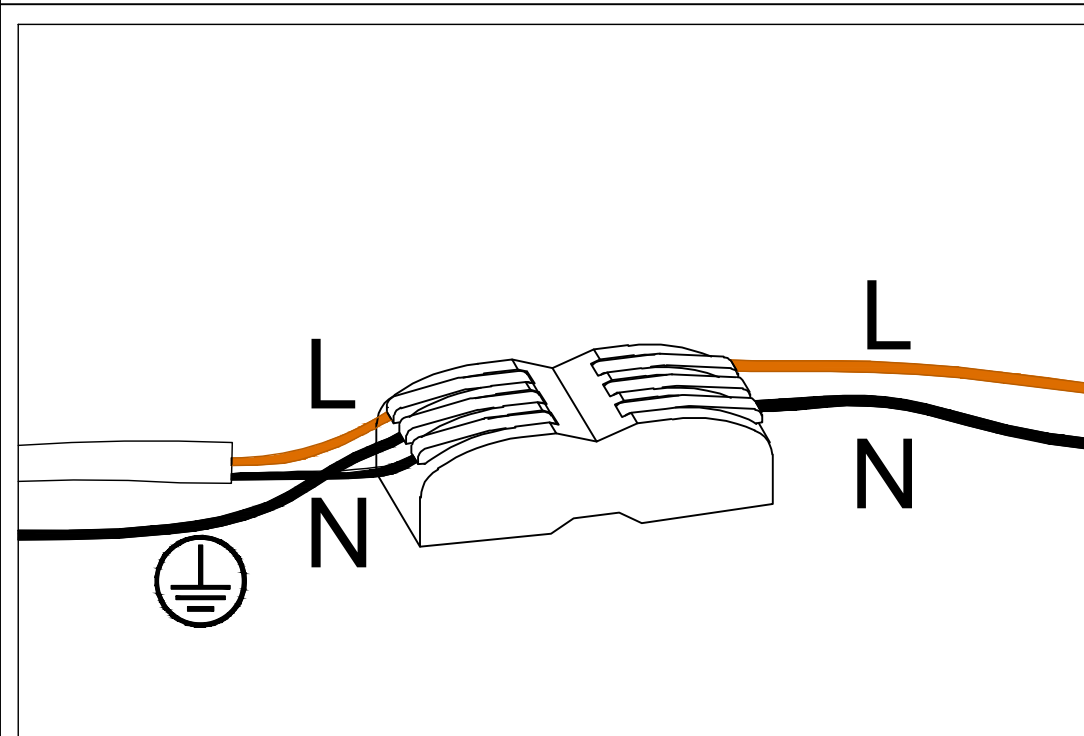

Power:

220-240V AC / 50/60Hz / 15W LED

Check connections
and polarity

220-240V