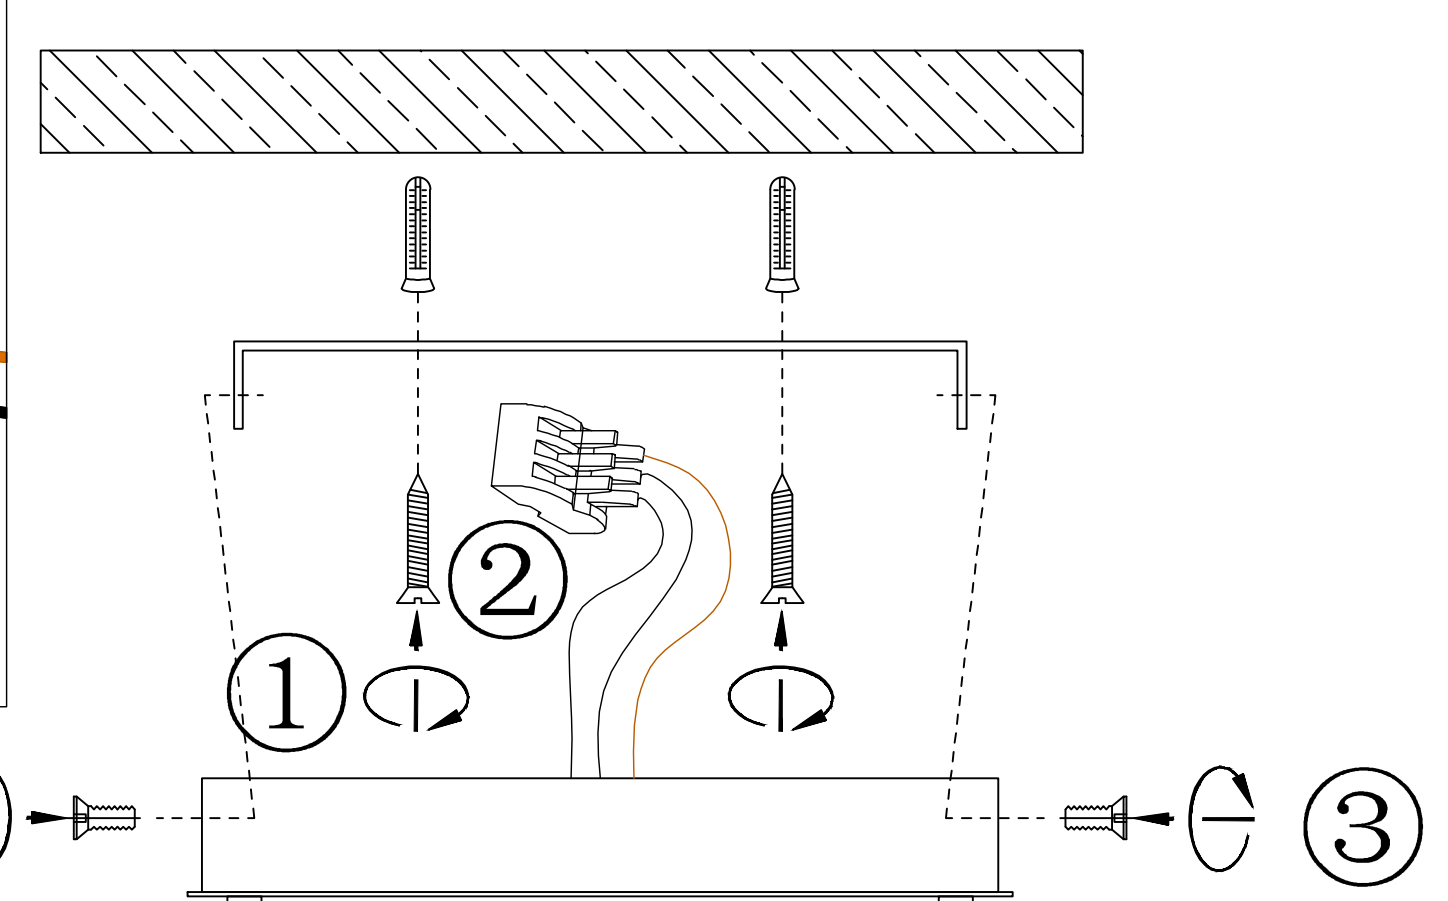

Power:

220-240V AC / 50/60Hz / 15W LED

Check connections
and polarity

220-240V