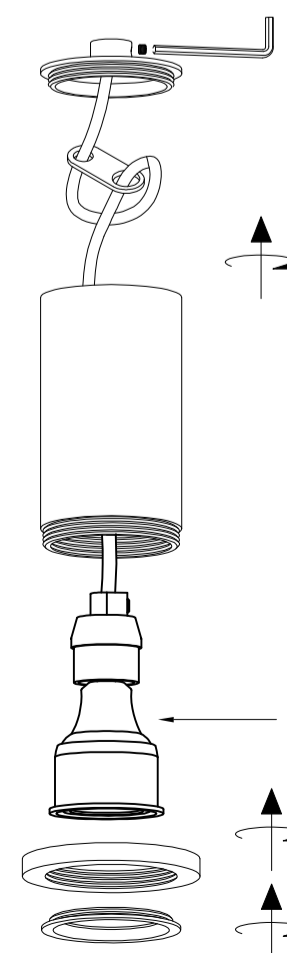

# BAMBU

C1087

aromas

POWER: GU10 1x3W LED

Gu10 LED BULB 5W  
(INCLUDE)