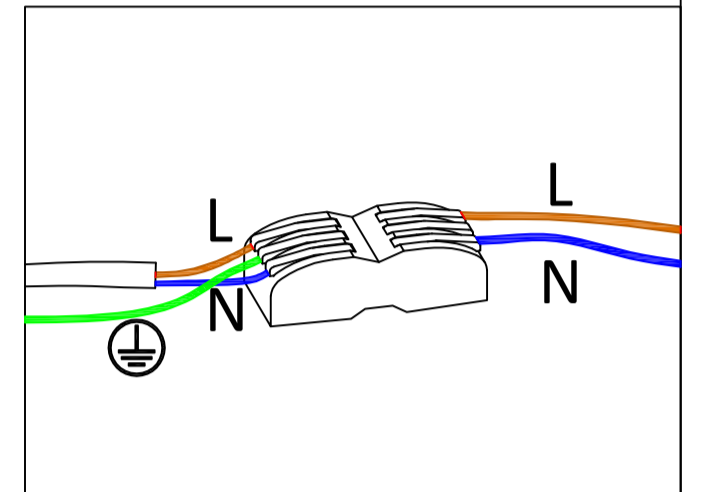

# BAMBU

C1087

aromas

POWER: GU10 1x3W LED

Gu10 LED BULB 5W  
(INCLUDE)