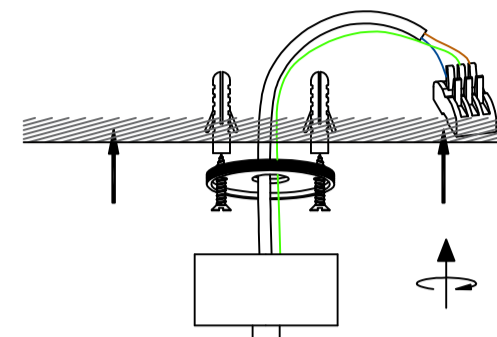

# BAMBU

C1087

aromas

POWER: GU10 1x3W LED

Gu10 LED BULB 5W  
(INCLUDE)