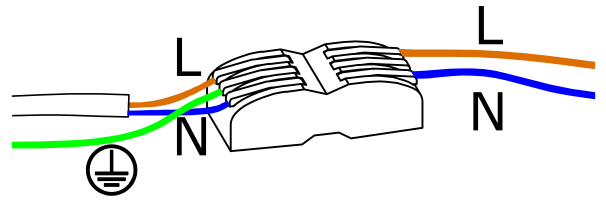

CURN

C1080

aromas

Power: 220-240 V 50/60 Hz 7 W LED 2700K

Check connections
and polarity

Medidas en mm
Measures in mm

Ⓑ X 1

Ⓒ X 2

Ⓐ X 1

CURN

C1080

aromas

Check connections
and polarity

1

2

3