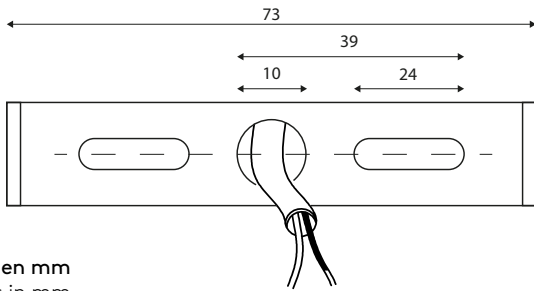

CURN

C1080

aromas

Power: 220-240 V 50/60 Hz 7 W LED 2700K

Check connections
and polarity

Medidas en mm
Measures in mm

Ⓑ X 1

Ⓒ X 2