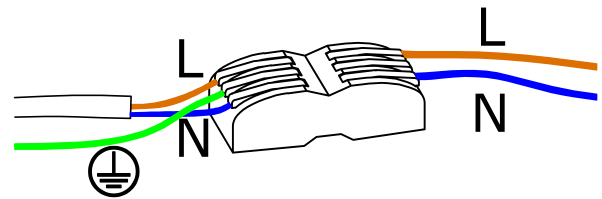

CURN

C1080

aromas

Power: 220-240 V 50/60 Hz 7 W LED 2700K

Check connections
and polarity

Medidas en mm
Measures in mm

Ⓑ X 1

Ⓒ X 2

Ⓐ X 1

CURN

C1080

aromas

Check connections
and polarity

1

2

3