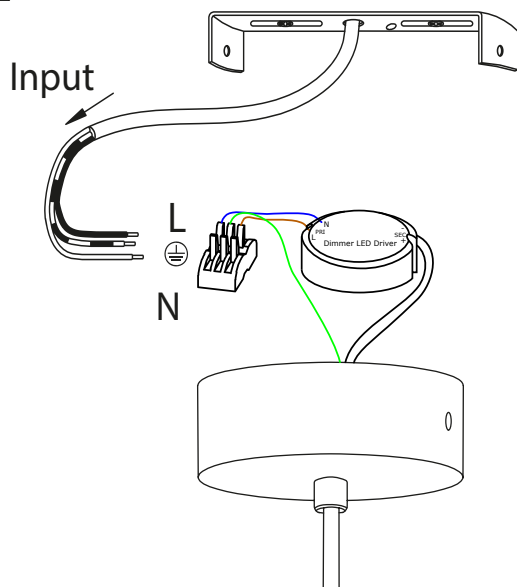

CURN

C1080

aromas

Power: 220-240 V 50/60 Hz 7 W LED 2700K

Check connections
and polarity

Medidas en mm
Measures in mm

Ⓑ X 1

Ⓒ X 2

Ⓐ X 1

CURN

C1080

aromas

Check connections
and polarity

1

2

3