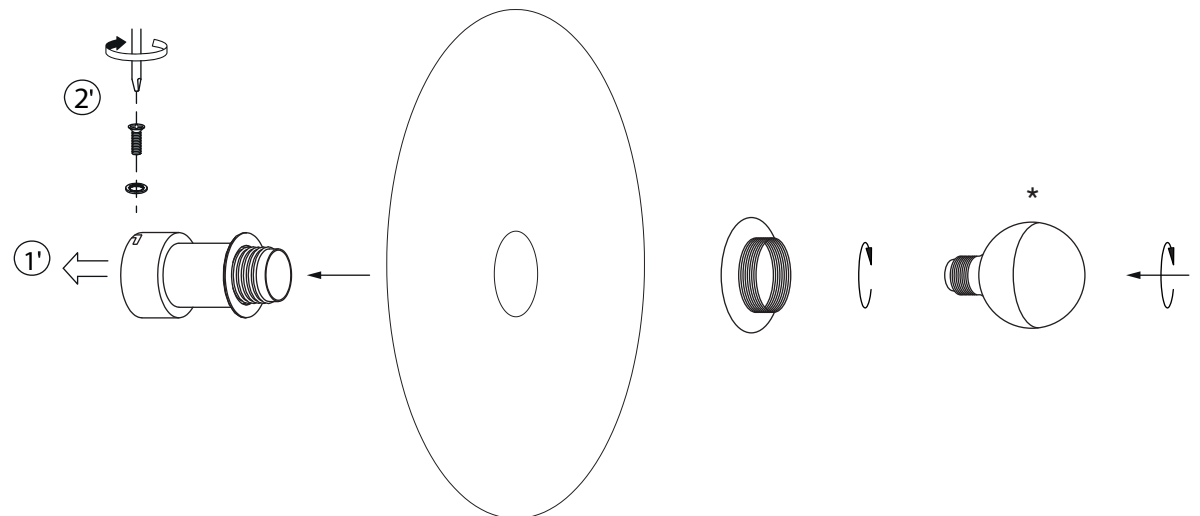

MOON

A1195

aromas

Power: 220-240 V 50/60 Hz 2 W

Medidas en mm
Measures in mm

(B) X1

(C) X1

(D) X2

* Bombilla no incluida
Bulb not included