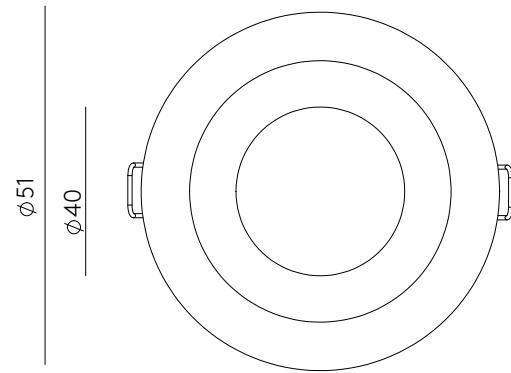

OLEG

Designed by
Pepe Fornás

ES - Foco empotrado de techo, fabricado en metal con diseño minimalista y perfil enrasado. Su cuerpo retranqueado reduce el deslumbramiento y proporciona una iluminación focal precisa.

Materiales	Aluminio
Categoría	Empotrable a techo
Fuente de luz	GU10
Potencia	3.8W / 4.5W
Flujo lumínico	426lm / 516lm
Temperatura	3000K
CRI	>80
Eficiencia	110lm/W / 114lm/W
Ángulo de haz	55° / 60°
Driver	No
Regulación	Regulable (3.8W) / No Regulable (4.5W)
Estanqueidad	IP44

IP20

EN - Recessed ceiling spotlight, manufactured in metal with a minimalist, flush-fitting design. Its recessed inner body reduces glare and provides precise accent lighting.

Materials	Aluminium
Category	Recessed
Light source	GU10
Power	3.8W / 4.5W
Luminous flux	426lm / 516lm
Temperature	3000K
CRI	>80
Efficiency	110lm/W / 114lm/W
Beam angle	55° / 60°
Driver	No
Dimming	Dimmable (3.8W) / Non-dimmable (4.5W)
Sealing	IP44

IP20

Finishes

Matte black aluminium   Matte white aluminium