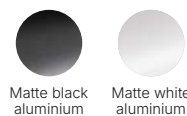

Finishes

Matte black
aluminium

Matte white
aluminium

* Negro Mate (Adaptador Negro Mate) / Matte Black (Matt Black Adapter)
Blanco Mate (Adaptador Blanco Mate) / Matte White (Matt White Adapter)

R0319