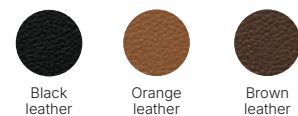

TURA

Designed by
Pepe Fornás

ES - Foco de superficie en metal con revestimiento en cuero natural. Su diseño cilíndrico y contemporáneo aporta calidez y sofisticación al espacio.

Materiales	Aluminio / Piel
Categoría	Empotrable
Fuente de luz	COB
Potencia	6W
Flujo lumínico	624lm
Temperatura	2700K
CRI	>90
Eficiencia	82lm/W
Ángulo del haz	19°
Driver	Si (Incluido)
Regulación	TRIAC Dimmable
Estanqueidad	IP20

IP20

EN - Surface-mounted spotlight in metal with natural leather covering. Its cylindrical, contemporary design adds warmth and sophistication to the space.

Materials	Aluminium /Leather
Category	Recessed
Light source	LED COB
Power	6W
Luminous flux	624lm
Temperature	2700K
CRI	>90
Efficiency	82m/W
Beam angle	19°
Driver	Yes (Included)
Dimming	TRIAC Dimmable
Sealing	IP20

IP20

Finishes

T0316

Aluminio negro
Cuero naranja

Black aluminium
Orange leather