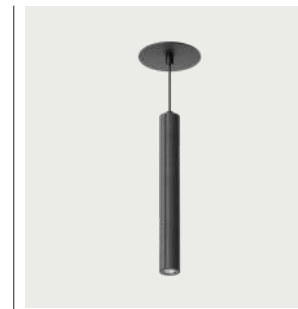

MIKU
T1205

P. 54