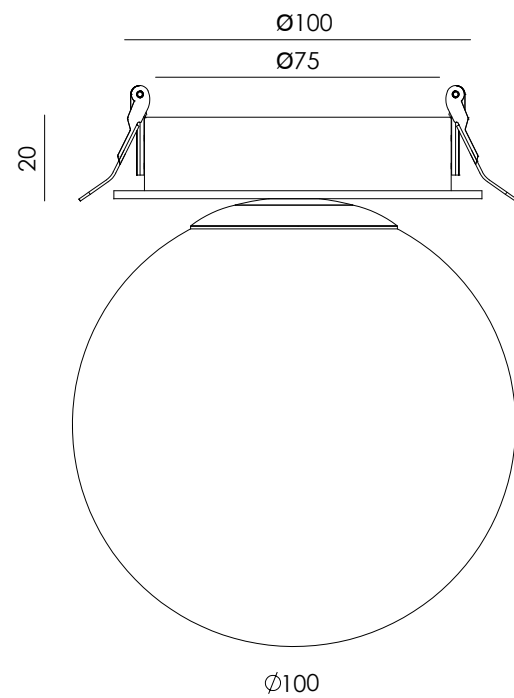

BALL

Designed by
Pepe Fornás

ES - Foco con difusor esférico en metal y pantalla de vidrio opal, que aporta equilibrio y elegancia en un diseño contemporáneo. Proporciona una iluminación suave y uniforme, ideal para ambientes acogedores o iluminación general.

Materiales	Cristal / Aluminio
Categoría	Empotrable
Fuente de luz	G9
Potencia	2.2W
Flujo lumínico	132lm
Temperatura	2700K
CRI	>80
Eficiencia	60lm/W
Ángulo del haz	330°
Driver	No
Regulación	TRIAC Dimmable
Estanqueidad	IP20

IP20

EN - Track light with spherical diffuser in metal and opal glass shade, offering balance and elegance in a contemporary design. It provides soft, even lighting, ideal for welcoming atmospheres or general illumination.

Materials	Glass / Aluminium
Category	Recessed
Light source	G9
Power	2.2W
Luminous flux	132lm
Temperature	2700K
CRI	>80
Efficiency	60lm/W
Beam angle	330°
Driver	No
Dimming	TRIAC Dimmable
Sealing	IP20

IP20

Finishes

T0320/10