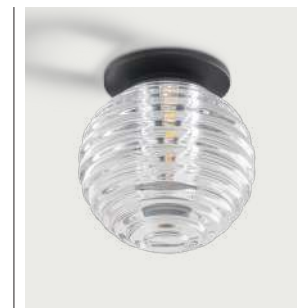

DOUL
TR1310

P. 60