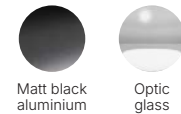

Finishes

Matt black
aluminium

Optic
glass

*Adaptador Negro Mate / Matt Black adapter