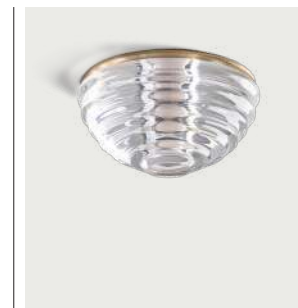

HADO
T1331

P. 62

RECESSED LIGHTS