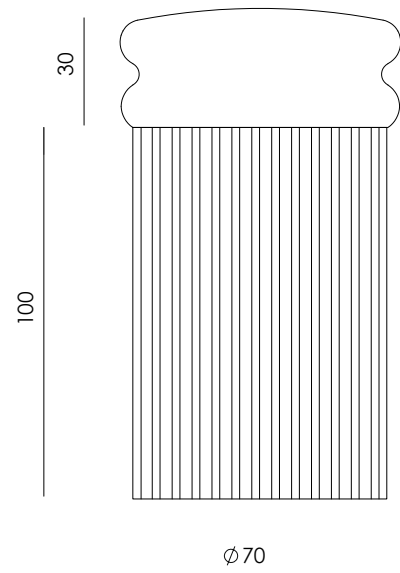

TUST

Designed by
Pepe Fornás

ES - Foco empotrado de techo cilíndrico en metal con acabado texturizado y difusor de vidrio, que aporta carácter y profundidad. Ofrece una iluminación homogénea y confortable.

Materiales	Cristal / Aluminio
Categoría	Empotrable a techo
Fuente de luz	COB
Potencia	4.2W
Flujo lumínico	258lm
Temperatura	2700K
CRI	>90
Eficiencia	61lm/W
Ángulo de haz	26°
Driver	Si (Incluido)
Regulación	Triac dimmable
Estanqueidad	IP20

IP20

EN - Cylindrical recessed ceiling spotlight in metal with a textured finish and glass diffuser, adding character and depth. It provides even and comfortable lighting.

Materials	Glass / Aluminium
Category	Recessed
Light source	COB
Power	4.2W
Luminous flux	258lm
Temperature	2700K
CRI	>90
Efficiency	61lm/W
Beam angle	26°
Driver	Yes (Included)
Dimming	Triac dimmable
Sealing	IP20

IP20

Finishes

Matte black aluminium Aged gold aluminium Nickel aluminium