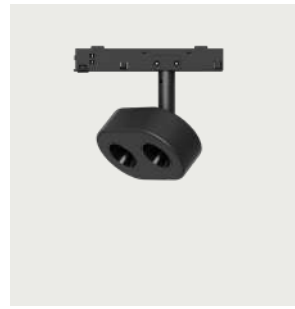

BUHO
R0313

P. 78