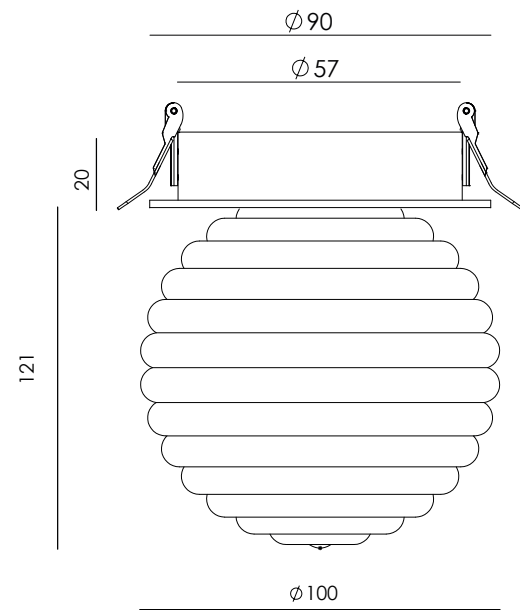

DOUL

Designed by
Pepe Fornás

ES - Foco empotrado de techo con difusor de vidrio estriado y base metálica. Su diseño distribuye la luz de forma uniforme, creando una iluminación cálida y decorativa.

Materiales	Aluminio / Cristal
Categoría	Superficie
Fuente de luz	G4
Potencia	2.3W
Flujo lumínico	177lm
Temperatura	2700K
CRI	>80
Eficiencia	76lm/W
Ángulo del haz	63°
Driver	No
Regulación	TRIAC Dimmable
Estanqueidad	IP20

IP20

EN - Recessed ceiling spotlight with ribbed glass diffuser and metal base. Its design distributes light evenly, creating warm and decorative illumination.

Materials	Aluminium / Glass
Category	Surface
Light source	G4
Power	2.3W
Luminous flux	177lm
Temperature	2700K
CRI	>80
Efficiency	76lm/W
Beam angle	63°
Driver	No
Dimming	TRIAC Dimmable
Sealing	IP20

IP20

Finishes

Matte black aluminium
Aged gold aluminium