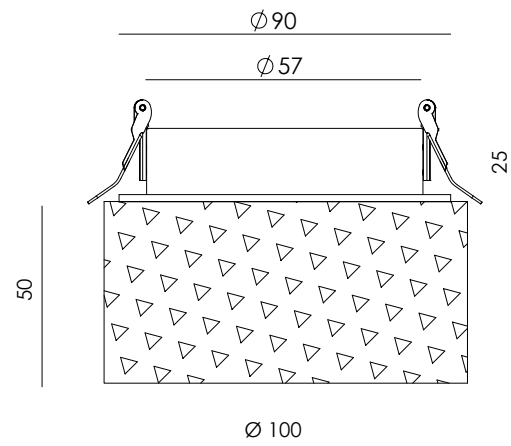

FOCUS

Designed by
Pepe Fornás