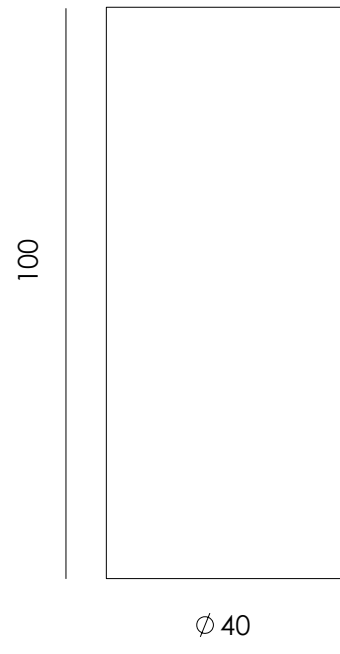

MIN

Designed by
Pepe Fornás

ES - Foco empotrado de techo cilíndrico en metal con acabado negro. Ofrece iluminación focal precisa y eficiente con una estética arquitectónica contemporánea.

Materiales	Aluminio
Categoría	Superficie
Fuente de luz	GU10
Potencia	3.8W / 4.5W
Flujo lumínico	426lm / 516lm
Temperatura	3000K
CRI	>80
Eficiencia	110lm/W / 114lm/W
Ángulo de haz	55° / 60°
Driver	No
Regulación	Regulable (3.8W) / No Regulable (4.5W)
Estanqueidad	IP20

IP20

EN - Cylindrical recessed ceiling spotlight in metal with a black finish. It provides precise and efficient accent lighting with a contemporary architectural aesthetic.

Materials	Aluminium
Category	Surface
Light source	GU10
Power	3.8W / 4.5W
Luminous flux	426lm / 516lm
Temperature	3000K
CRI	>80
Efficiency	110lm/W / 114lm/W
Beam angle	55° / 60°
Driver	No
Dimming	Dimmable (3.8W) / Non-dimmable (4.5W)
Sealing	IP20

IP20

Finishes

Matte black
aluminium

Matte white
aluminium

T0323