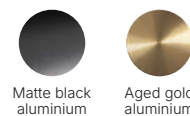

Finishes

Matte black aluminium
Aged gold aluminium