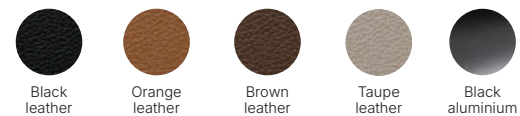

Finishes

* Este modelo también puede ofrecerse en versión superficie (ref. C1205).
/ This model can also be offered in a surface-mounted version (ref. C1205).
*Adaptador Negro Mate / Matt Black adapter