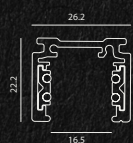

## 48V LOW VOLTAGE TRACKS

48 V surface mounted deep profile track

AC-DN120

Track length 1meter / 2meters

48 V surface mounted track

AC-N120

Track length 1meter / 2meters

48 V rounded track