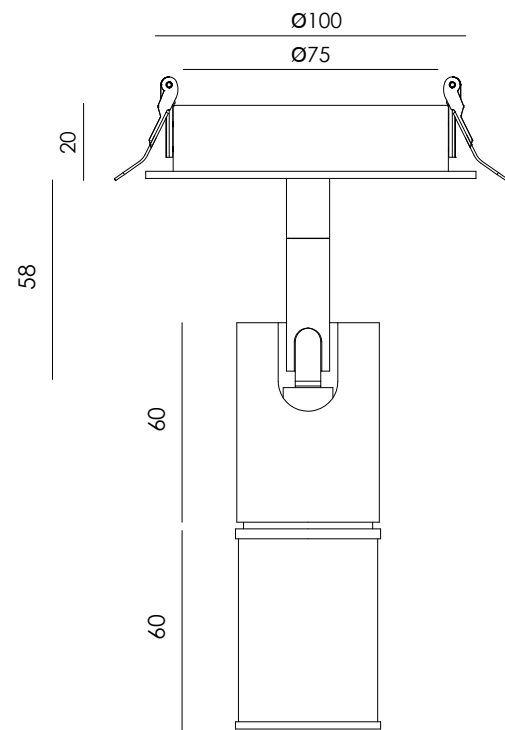

HARA

Designed by
Pepe Fornás

ES - Foco empotrable de techo en metal con acabado estriado y detalle en cuero natural. Su diseño cilíndrico combina textura y calidez, aportando sofisticación al espacio.

Materiales	Metal / Piel
Categoría	Empotrable
Fuente de luz	COB
Potencia	6W
Flujo lumínico	640lm
Temperatura	2700K
CRI	>90
Eficiencia	103lm/W
Ángulo del haz	20°
Driver	Si (Incluido)
Regulación	TRIAC Dimmable
Estanqueidad	IP20

IP20

EN - Recessed ceiling spotlight in metal with a ribbed finish and natural leather detail. Its cylindrical design combines texture and warmth, adding sophistication to the space.

Materials	Metal / Leather
Category	Recessed
Light source	COB
Power	6W
Luminous flux	640lm
Temperature	2700K
CRI	>90
Efficiency	103lm/W
Beam angle	20°
Driver	Yes (Included)
Dimming	TRIAC Dimmable
Sealing	IP20

IP20

Finishes

Matte black metal

Aged gold metal

Black leather

Orange leather

Dark brown leather

Light brown leather