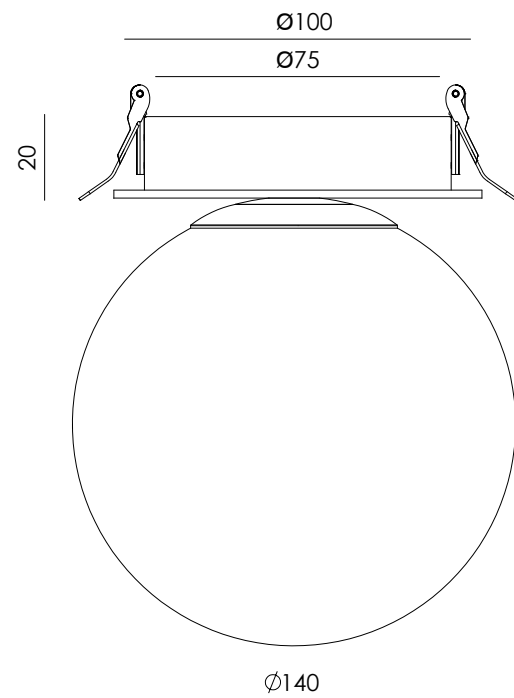

BALL

Designed by
Pepe Fornás

ES - Foco con difusor esférico en metal y pantalla de vidrio opal, que aporta equilibrio y elegancia en un diseño contemporáneo. Proporciona una iluminación suave y uniforme, ideal para ambientes acogedores o iluminación general.

Materiales	Cristal / Aluminio
Categoría	Empotrable
Fuente de luz	G9
Potencia	2.2W
Flujo lumínico	132lm
Temperatura	2700K
CRI	>80
Eficiencia	60lm/W
Ángulo del haz	330°
Driver	No
Regulación	TRIAC Dimmable
Estanqueidad	IP20

IP20

EN - Track light with spherical diffuser in metal and opal glass shade, offering balance and elegance in a contemporary design. It provides soft, even lighting, ideal for welcoming atmospheres or general illumination.

Materials	Glass / Aluminium
Category	Recessed
Light source	G9
Power	2.2W
Luminous flux	132lm
Temperature	2700K
CRI	>80
Efficiency	60lm/W
Beam angle	330°
Driver	No
Dimming	TRIAC Dimmable
Sealing	IP20

IP20

Finishes

T0320/14