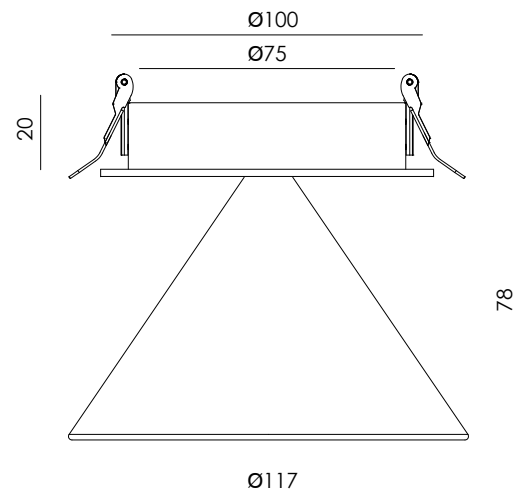

ES - Foco empotrado de techo con difusor cónico efecto mármol y líneas arquitectónicas. Proyecta luz cálida y envolvente.

Materiales	Aluminio / Mármol
Categoría	Empotrable a techo
Fuente de luz	COB
Potencia	4W
Flujo lumínico	211lm
Temperatura	3000K
CRI	>90
Eficiencia	52lm/W
Ángulo del haz	26°
Driver	Si (Incluido)
Regulación	TRIAC dimmable
Estanqueidad	IP20
Lente	Panel de abeja opcional (incluido)

IP20

EN - Recessed ceiling spotlight with marble-effect conical diffuser and architectural lines. It projects warm, enveloping light.

Materials	Aluminium / Marble
Category	Recessed
Light source	COB
Power	4W
Luminous flux	211lm
Temperature	3000K
CRI	>90
Efficiency	52lm/W
Beam angle	26°
Driver	Yes (included)
Dimming	TRIAC dimmable
Sealing	IP20
Lens	Optional honeycomb (included)

IP20

Finishes