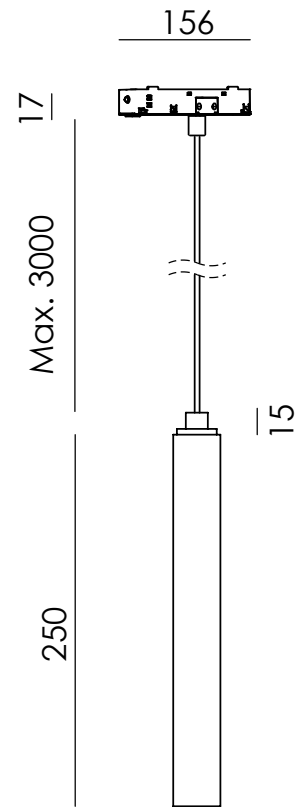

MIKU

Designed by
Pepe Fornás

ES - Foco de riel colgante en metal con revestimiento en cuero natural. Su diseño cilíndrico y estilizado aporta calidez y sofisticación al espacio.

Materiales	Aluminio / Cuero
Categoría	Empotrable a techo
Fuente de luz	COB
Potencia	9.2W
Flujo lumínico	538lm
Temperatura	2700K
CRI	>90
Eficiencia	58lm/W
Ángulo de haz	50°
Driver	No
Regulación	No Dim, DALI, CASAMBI
Estanqueidad	IP20

IP20

EN - Pendant track light in metal with natural leather covering. Its cylindrical, slender design adds warmth and sophistication to the space.

Materials	Aluminium / Leather
Category	Recessed
Light source	COB
Power	9.2W
Luminous flux	538lm
Temperature	2700K
CRI	>90
Efficiency	58lm/W
Beam angle	50°
Driver	No
Dimming	No Dim, DALI, CASAMBI
Sealing	IP20

IP20

Finishes

* Este modelo también puede ofrecerse en versión superficie (ref. C1205).
/ This model can also be offered in a surface-mounted version (ref. C1205).
*Adaptador Negro Mate / Matt Black adapter