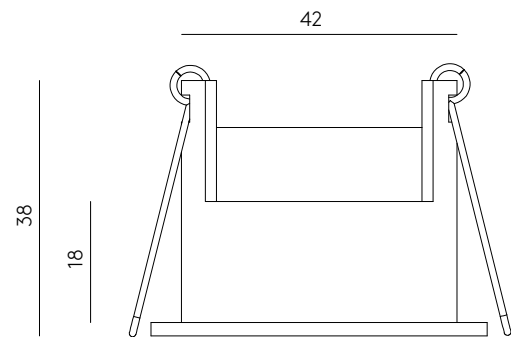

ES - Foco empotrado de techo, fabricado en metal con diseño minimalista y perfil enrasado. Su cuerpo retranqueado reduce el deslumbramiento y proporciona una iluminación focal precisa.

Materiales	Aluminio
Categoría	Empotrable a techo
Fuente de luz	GU10
Potencia	3.8W / 4.5W
Flujo lumínico	426lm / 516lm
Temperatura	3000K
CRI	>80
Eficiencia	110lm/W / 114lm/W
Ángulo de haz	55° / 60°
Driver	No
Regulación	Regulable (3.8W) / No Regulable (4.5W)
Estanqueidad	IP20

IP20

EN - Recessed ceiling spotlight, manufactured in metal with a minimalist, flush-fitting design. Its recessed inner body reduces glare and provides precise accent lighting.

Materials	Aluminium
Category	Recessed
Light source	GU10
Power	3.8W / 4.5W
Luminous flux	426lm / 516lm
Temperature	3000K
CRI	>80
Efficiency	110lm/W / 114lm/W
Beam angle	55° / 60°
Driver	No
Dimming	Dimmable (3.8W) / Non-dimmable (4.5W)
Sealing	IP20

IP20

Finishes