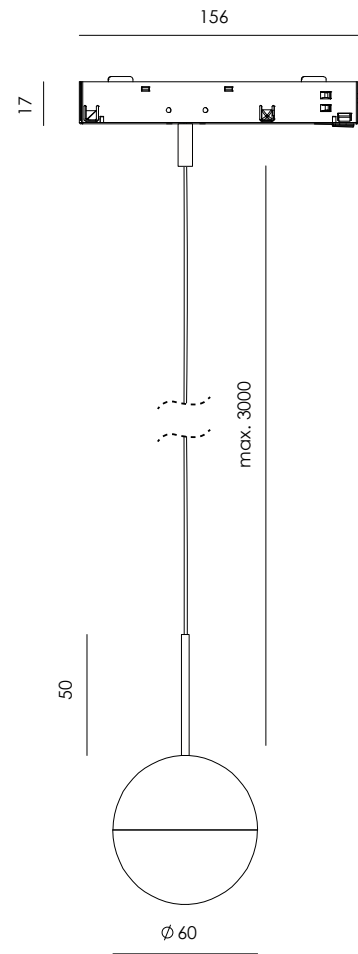

MOON

Designed by
Pepe Fornás

ES - Foco de riel colgante en metal con difusor esférico de vidrio opal. Su diseño combina geometría y suavidad, aportando equilibrio y elegancia al espacio.

Materiales	Aluminio / Cristal
Categoría	48V Foco de carril
Fuente de luz	COB
Potencia	6.11W
Flujo lumínico	360lm
Temperatura	2700K
CRI	>90
Eficiencia	58lm/W
Ángulo del haz	44°
Driver	No
Regulación	No Dim, DALI, CASAMBI
Estanqueidad	IP20

IP20

EN - Pendant track light in metal with a spherical opal glass diffuser. Its design combines geometry and softness, bringing balance and elegance to the space.

Materials	Aluminium / Glass
Category	48V Track light
Light source	COB
Power	6.11W
Luminous flux	360lm
Temperature	2700K
CRI	>90
Efficiency	58lm/W
Beam angle	44°
Driver	No
Dimming	No Dim, DALI, CASAMBI
Sealing	IP20

IP20

Finishes

Matt black
aluminium

Optic
glass

*Adaptador Negro Mate / Matt Black adapter