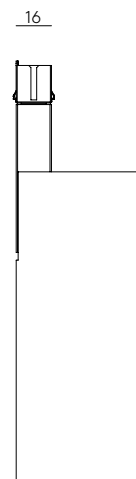

BIG

Designed by
Pepe Fornás