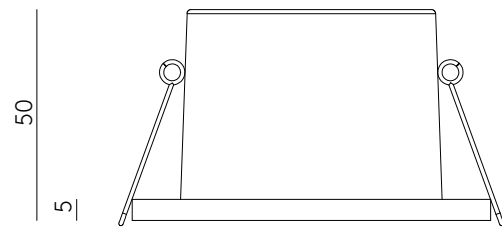

OLEG

Designed by
Pepe Fornás

ES - Foco empotrado de techo, fabricado en metal con diseño minimalista y perfil enrasado. Su cuerpo retranqueado reduce el deslumbramiento y proporciona una iluminación focal precisa.

Materiales	Aluminio
Categoría	Empotrable a techo
Fuente de luz	GU10
Potencia	3.8W / 4.5W
Flujo lumínico	426lm / 516lm
Temperatura	3000K
CRI	>80
Eficiencia	110lm/W / 114lm/W
Ángulo de haz	55° / 60°
Driver	No
Regulación	Regulable (3.8W) / No Regulable (4.5W)
Estanqueidad	IP44

IP20

EN - Recessed ceiling spotlight, manufactured in metal with a minimalist, flush-fitting design. Its recessed inner body reduces glare and provides precise accent lighting.

Materials	Aluminium
Category	Recessed
Light source	GU10
Power	3.8W / 4.5W
Luminous flux	426lm / 516lm
Temperature	3000K
CRI	>80
Efficiency	110lm/W / 114lm/W
Beam angle	55° / 60°
Driver	No
Dimming	Dimmable (3.8W) / Non-dimmable (4.5W)
Sealing	IP44

IP20

Finishes

Matte black aluminium   Matte white aluminium