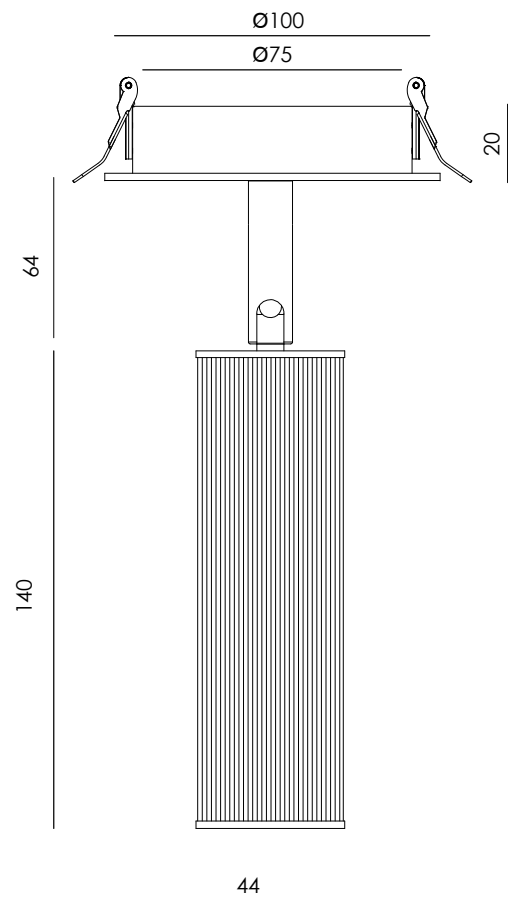

DODO

Designed by
Pepe Fornás