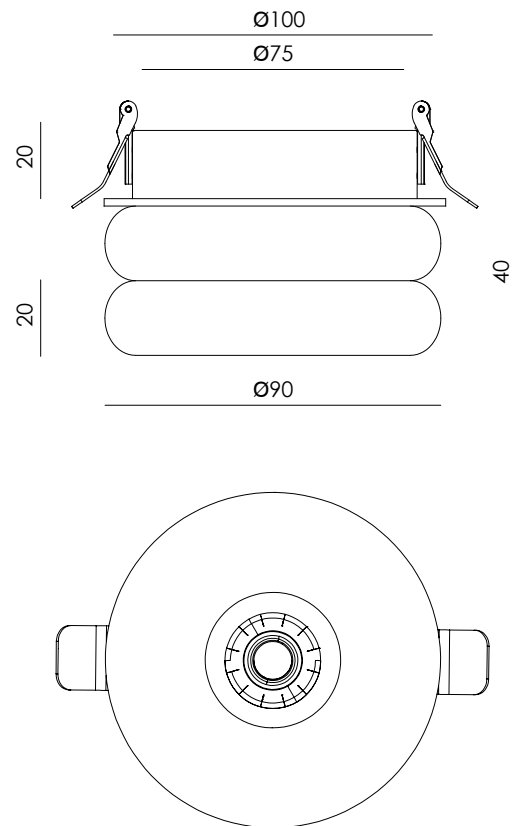

MART

Designed by
Pepe Fornás

ES - Foco empotrado de techo con aro metálico y difusor de mármol, que combina diseño arquitectónico y carácter decorativo. Su perfil bajo se integra con discreción.

Materiales	Aluminio / Mármol
Categoría	Empotrable a techo
Fuente de luz	COB
Potencia	7.2W
Flujo lumínico	396lm
Temperatura	3000K
CRI	>90
Eficiencia	54lm/W
Ángulo del haz	27°
Driver	Si (Incluido)
Regulación	Triac dimmable
Estanqueidad	IP20
Lente	Panel de abeja opcional (incluido)

IP20

EN - Recessed ceiling spotlight with metal trim and marble diffuser, combining architectural design with decorative character. Its low profile integrates discreetly.

Materials	Aluminium / Marble
Category	Recessed
Light source	COB
Power	7.2W
Luminous flux	396lm
Temperature	3000K
CRI	>90
Efficiency	54lm/W
Beam angle	27°
Driver	Yes (Included)
Dimming	Triac dimmable
Sealing	IP20
Lens	Optional honeycomb (included)

IP20

Finishes

T0301/2