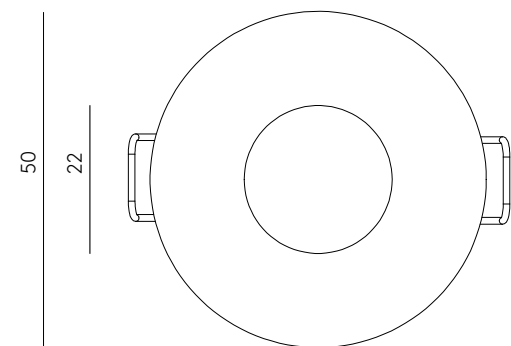

ES - Foco empotrado de techo, fabricado en metal con diseño minimalista y perfil enrasado. Su cuerpo retranqueado reduce el deslumbramiento y proporciona una iluminación focal precisa.

Materiales	Aluminio
Categoría	Empotrable a techo
Fuente de luz	GU10
Potencia	3.8W / 4.5W
Flujo lumínico	426lm / 516lm
Temperatura	3000K
CRI	>80
Eficiencia	110lm/W / 114lm/W
Ángulo de haz	55° / 60°
Driver	No
Regulación	Regulable (3.8W) / No Regulable (4.5W)
Estanqueidad	IP20

IP20

EN - Recessed ceiling spotlight, manufactured in metal with a minimalist, flush-fitting design. Its recessed inner body reduces glare and provides precise accent lighting.

Materials	Aluminium
Category	Recessed
Light source	GU10
Power	3.8W / 4.5W
Luminous flux	426lm / 516lm
Temperature	3000K
CRI	>80
Efficiency	110lm/W / 114lm/W
Beam angle	55° / 60°
Driver	No
Dimming	Dimmable (3.8W) / Non-dimmable (4.5W)
Sealing	IP20

IP20

Finishes