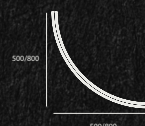

48 V rounded track

AC-N110/R

Track length 500 (5R) / 800 (8R)

Polarity Left / Right

LIGHTS