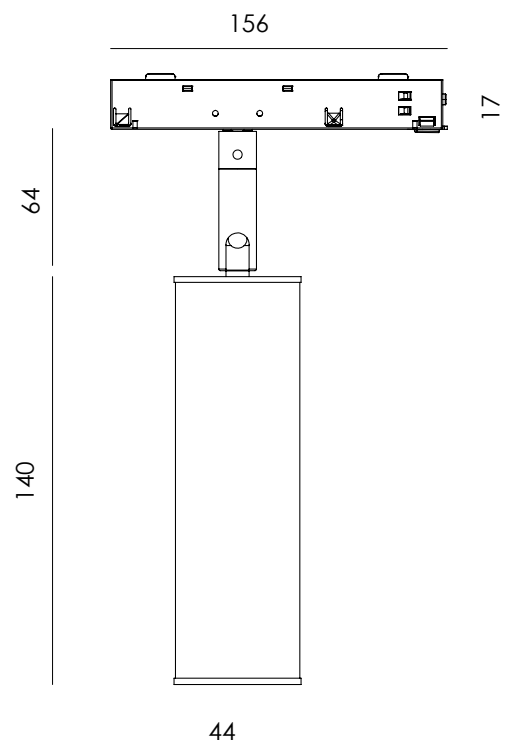

COCO

Designed by
Pepe Fornás

ES - Fabricado en metal con elegante acabado en cuero, su diseño moderno combina materiales premium para aportar sofisticación a espacios comerciales o residenciales. La rótula orientable permite dirigir la luz con precisión, ideal para iluminación de acento.

Materiales	Cuero trenzado
Categoría	48V Foco de carril
Fuente de luz	COB
Potencia	6W
Flujo lumínico	624lm
Temperatura	2700K
CRI	>90
Eficiencia	101lm/W
Driver	No
Regulación	No Dim, DALI, CASSAMBI
Ángulo del haz	19°
Estanqueidad	IP20

IP20

EN -Manufactured in metal with an elegant leather finish, its modern design combines premium materials to bring sophistication to commercial or residential spaces. The adjustable joint allows precise light direction, ideal for accent lighting.

Materials	Braided leather
Category	48V Track light
Light source	COB
Power	6W
Luminous flux	624lm
Temperature	2700K
CRI	>90
Efficiency	101lm/W
Driver	No
Dimmable	No Dim, DALI, CASSAMBI
Beam angle	19°
Sealing	IP20

IP20

Finishes