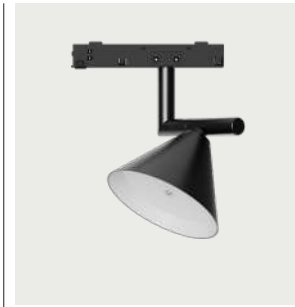

BUDO
R0309

P. 72