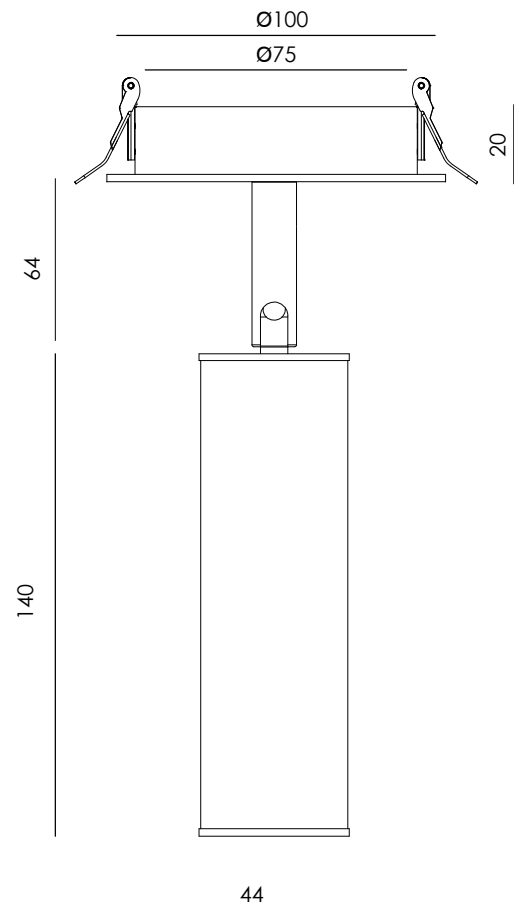

TURA

Designed by
Pepe Fornás

ES - Foco de superficie en metal con revestimiento en cuero natural. Su diseño cilíndrico y contemporáneo aporta calidez y sofisticación al espacio.

Materiales	Aluminio / Piel
Categoría	Empotrable
Fuente de luz	COB
Potencia	6W
Flujo lumínico	624lm
Temperatura	2700K
CRI	>90
Eficiencia	82lm/W
Ángulo del haz	19°
Driver	Si (Incluido)
Regulación	TRIAC Dimmable
Estanqueidad	IP20

IP20

EN - Surface-mounted spotlight in metal with natural leather covering. Its cylindrical, contemporary design adds warmth and sophistication to the space.

Materials	Aluminium /Leather
Category	Recessed
Light source	LED COB
Power	6W
Luminous flux	624lm
Temperature	2700K
CRI	>90
Efficiency	82m/W
Beam angle	19°
Driver	Yes (Included)
Dimming	TRIAC Dimmable
Sealing	IP20

IP20

Finishes

T0316