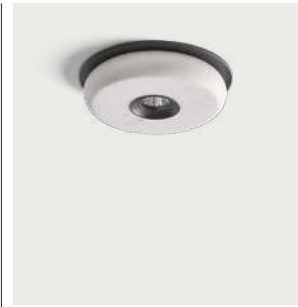

MART
T0301/1

P. 08