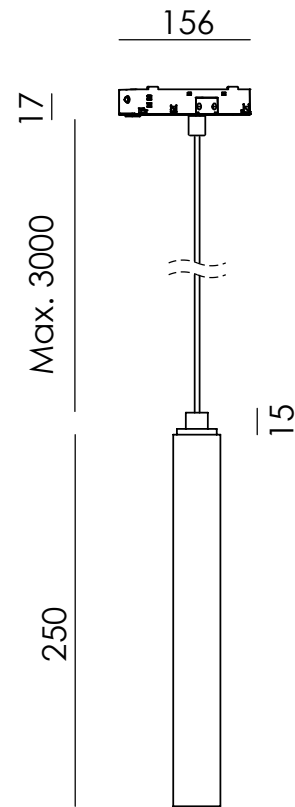

MIKU

Designed by
Pepe Fornas

ES - Foco de riel colgante en metal con revestimiento en cuero natural. Su diseño cilíndrico y estilizado aporta calidez y sofisticación al espacio.

Materiales	Aluminio / Cuero
Categoría	Empotrable a techo
Fuente de luz	COB
Potencia	9.2W
Flujo lumínico	538lm
Temperatura	2700K
CRI	>90
Eficiencia	58lm/W
Ángulo de haz	50°
Driver	No
Regulación	No Dim, DALI, CASAMBI
Estanqueidad	IP20

IP20

EN - Pendant track light in metal with natural leather covering. Its cylindrical, slender design adds warmth and sophistication to the space.

Materials	Aluminium / Leather
Category	Recessed
Light source	COB
Power	9.2W
Luminous flux	538lm
Temperature	2700K
CRI	>90
Efficiency	58lm/W
Beam angle	50°
Driver	No
Dimming	No Dim, DALI, CASAMBI
Sealing	IP20

IP20

Finishes

* Este modelo también puede ofrecerse en versión superficie (ref. C1205).
/ This model can also be offered in a surface-mounted version (ref. C1205).
*Adaptador Negro Mate / Matt Black adapter