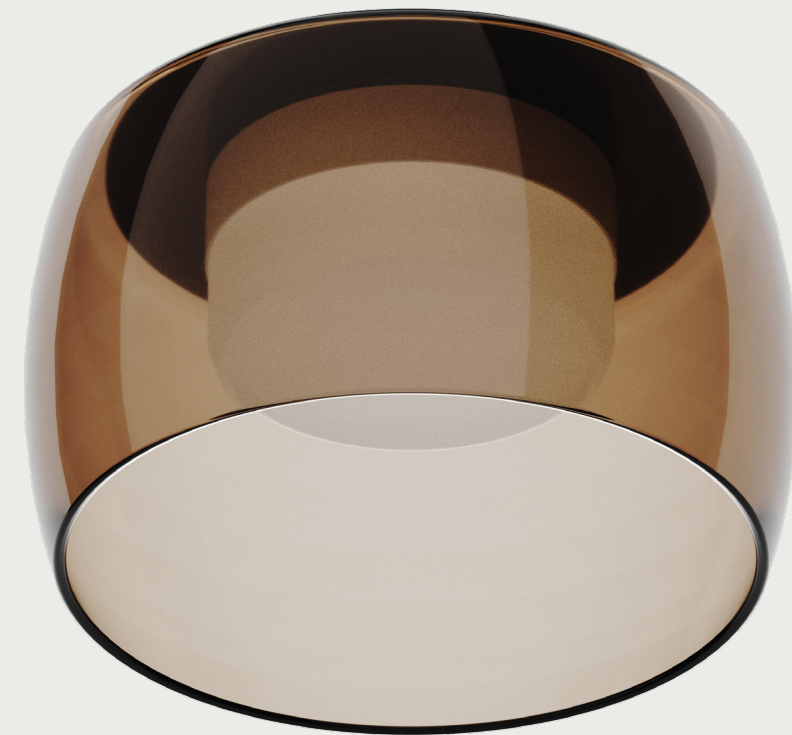

T0304

Cristal
marrón verdoso
Greenish brown
Glass

Empotrables