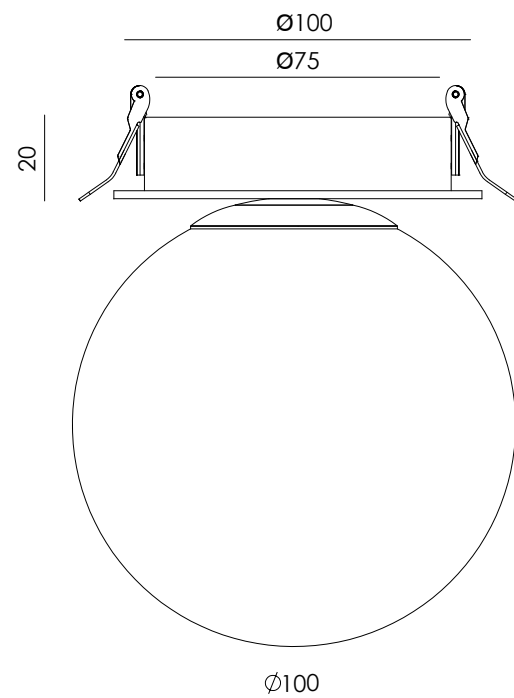

BALL

Designed by
Pepe Fornas

ES - Foco con difusor esférico en metal y pantalla de vidrio opal, que aporta equilibrio y elegancia en un diseño contemporáneo. Proporciona una iluminación suave y uniforme, ideal para ambientes acogedores o iluminación general.

Materiales	Cristal / Aluminio
Categoría	Empotrable
Fuente de luz	G9
Potencia	2.2W
Flujo lumínico	132lm
Temperatura	2700K
CRI	>80
Eficiencia	60lm/W
Ángulo del haz	330°
Driver	No
Regulación	TRIAC Dimmable
Estanqueidad	IP20

IP20

EN - Spotlight with spherical diffuser in metal and opal glass shade, bringing balance and elegance through a contemporary design. It provides soft, even lighting, ideal for welcoming atmospheres or general illumination.

Materials	Glass / Aluminium
Category	Recessed
Light source	G9
Power	2.2W
Luminous flux	132lm
Temperature	2700K
CRI	>80
Efficiency	60lm/W
Beam angle	330°
Driver	No
Dimming	TRIAC Dimmable
Sealing	IP20

IP20

Finishes

T0320/10