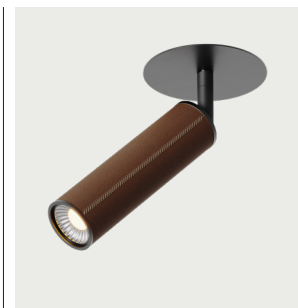

TURA
T0316

P. 36