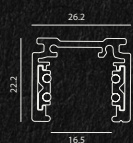

## 48V LOW VOLTAGE TRACKS

48 V surface mounted deep profile track

AC-DN120

Track length 1meter / 2meters

48 V surface mounted track

AC-N120

Track length 1meter / 2meters

48 V rounded track