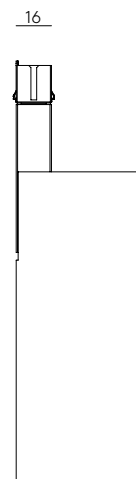

BIG

Designed by
Pepe Fornas