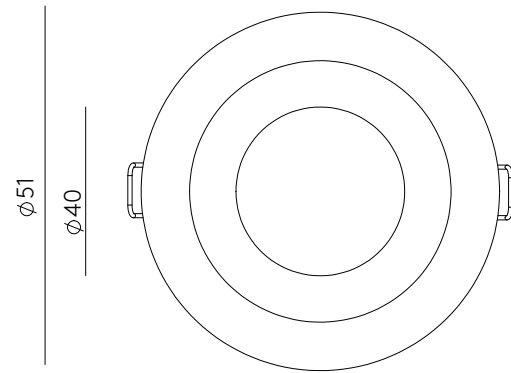

OLEG

Designed by
Pepe Fornas

ES - Foco empotrado de techo, fabricado en metal con diseño minimalista y perfil enrasado. Su cuerpo retranqueado reduce el deslumbramiento y proporciona una iluminación focal precisa.

Materiales	Aluminio
Categoría	Empotrable a techo
Fuente de luz	GU10
Potencia	3.8W / 4.5W
Flujo lumínico	426lm / 516lm
Temperatura	3000K
CRI	>80
Eficiencia	110lm/W / 114lm/W
Ángulo de haz	55° / 60°
Driver	No
Regulación	Regulable (3.8W) / No Regulable (4.5W)
Estanqueidad	IP44

IP20

EN - Recessed ceiling spotlight, manufactured in metal with a minimalist, flush-fitting design. Its recessed inner body reduces glare and provides precise accent lighting.

Materials	Aluminium
Category	Recessed
Light source	GU10
Power	3.8W / 4.5W
Luminous flux	426lm / 516lm
Temperature	3000K
CRI	>80
Efficiency	110lm/W / 114lm/W
Beam angle	55° / 60°
Driver	No
Dimming	Dimmable (3.8W) / Non-dimmable (4.5W)
Sealing	IP44

IP20

Finishes

Matte black
aluminium

Matte white
aluminium