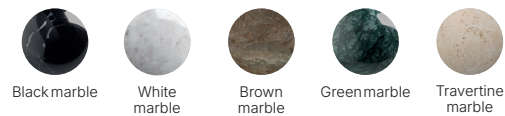

Finishes

Matte black
aluminium