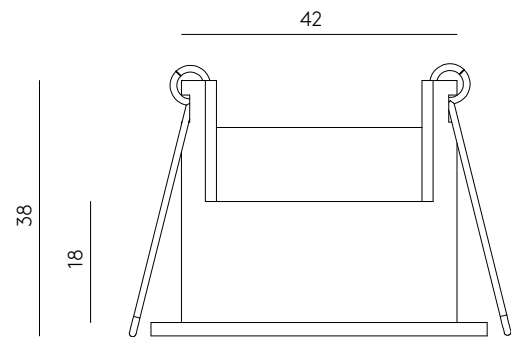

ES - Foco empotrado de techo, fabricado en metal con diseño minimalista y perfil enrasado. Su cuerpo retranqueado reduce el deslumbramiento y proporciona una iluminación focal precisa.

Materiales	Aluminio
Categoría	Empotrable a techo
Fuente de luz	GU10
Potencia	3.8W / 4.5W
Flujo lumínico	426lm / 516lm
Temperatura	3000K
CRI	>80
Eficiencia	110lm/W / 114lm/W
Ángulo de haz	55° / 60°
Driver	No
Regulación	Regulable (3.8W) / No Regulable (4.5W)
Estanqueidad	IP20

IP20

EN - Recessed ceiling spotlight, manufactured in metal with a minimalist, flush-fitting design. Its recessed inner body reduces glare and provides precise accent lighting.

Materials	Aluminium
Category	Recessed
Light source	GU10
Power	3.8W / 4.5W
Luminous flux	426lm / 516lm
Temperature	3000K
CRI	>80
Efficiency	110lm/W / 114lm/W
Beam angle	55° / 60°
Driver	No
Dimming	Dimmable (3.8W) / Non-dimmable (4.5W)
Sealing	IP20

IP20

Finishes