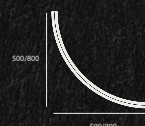

48 V rounded track

AC-N110/R

Track length 500 (5R) / 800 (8R)

Polarity Left / Right

LIGHTS