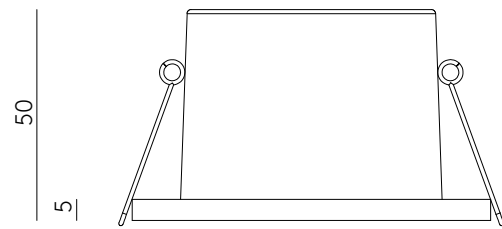

OLEG

Designed by
Pepe Fornas

ES - Foco empotrado de techo, fabricado en metal con diseño minimalista y perfil enrasado. Su cuerpo retranqueado reduce el deslumbramiento y proporciona una iluminación focal precisa.

Materiales	Aluminio
Categoría	Empotrable a techo
Fuente de luz	GU10
Potencia	3.8W / 4.5W
Flujo lumínico	426lm / 516lm
Temperatura	3000K
CRI	>80
Eficiencia	110lm/W / 114lm/W
Ángulo de haz	55° / 60°
Driver	No
Regulación	Regulable (3.8W) / No Regulable (4.5W)
Estanqueidad	IP44

IP20

EN - Recessed ceiling spotlight, manufactured in metal with a minimalist, flush-fitting design. Its recessed inner body reduces glare and provides precise accent lighting.

Materials	Aluminium
Category	Recessed
Light source	GU10
Power	3.8W / 4.5W
Luminous flux	426lm / 516lm
Temperature	3000K
CRI	>80
Efficiency	110lm/W / 114lm/W
Beam angle	55° / 60°
Driver	No
Dimming	Dimmable (3.8W) / Non-dimmable (4.5W)
Sealing	IP44

IP20

Finishes

Matte black
aluminium

Matte white
aluminium