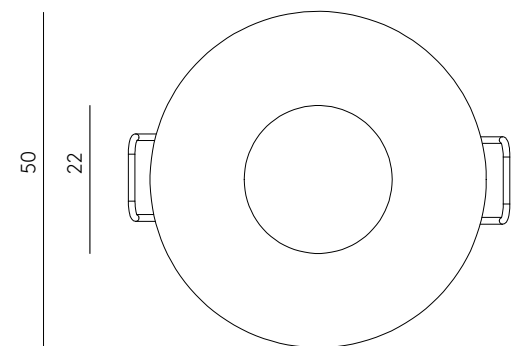

ES - Foco empotrado de techo, fabricado en metal con diseño minimalista y perfil enrasado. Su cuerpo retranqueado reduce el deslumbramiento y proporciona una iluminación focal precisa.

Materiales	Aluminio
Categoría	Empotrable a techo
Fuente de luz	GU10
Potencia	3.8W / 4.5W
Flujo lumínico	426lm / 516lm
Temperatura	3000K
CRI	>80
Eficiencia	110lm/W / 114lm/W
Ángulo de haz	55° / 60°
Driver	No
Regulación	Regulable (3.8W) / No Regulable (4.5W)
Estanqueidad	IP20

IP20

EN - Recessed ceiling spotlight, manufactured in metal with a minimalist, flush-fitting design. Its recessed inner body reduces glare and provides precise accent lighting.

Materials	Aluminium
Category	Recessed
Light source	GU10
Power	3.8W / 4.5W
Luminous flux	426lm / 516lm
Temperature	3000K
CRI	>80
Efficiency	110lm/W / 114lm/W
Beam angle	55° / 60°
Driver	No
Dimming	Dimmable (3.8W) / Non-dimmable (4.5W)
Sealing	IP20

IP20

Finishes