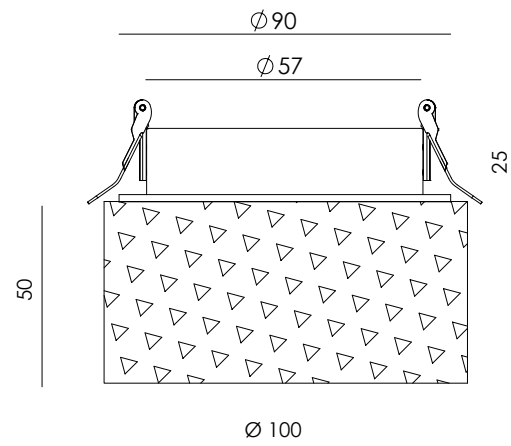

FOCUS

Designed by
Pepe Fornas