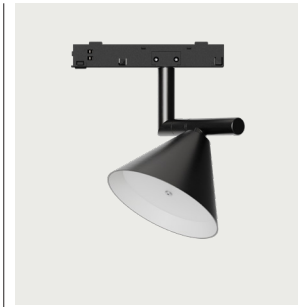

BUDO
R0309

P. 72