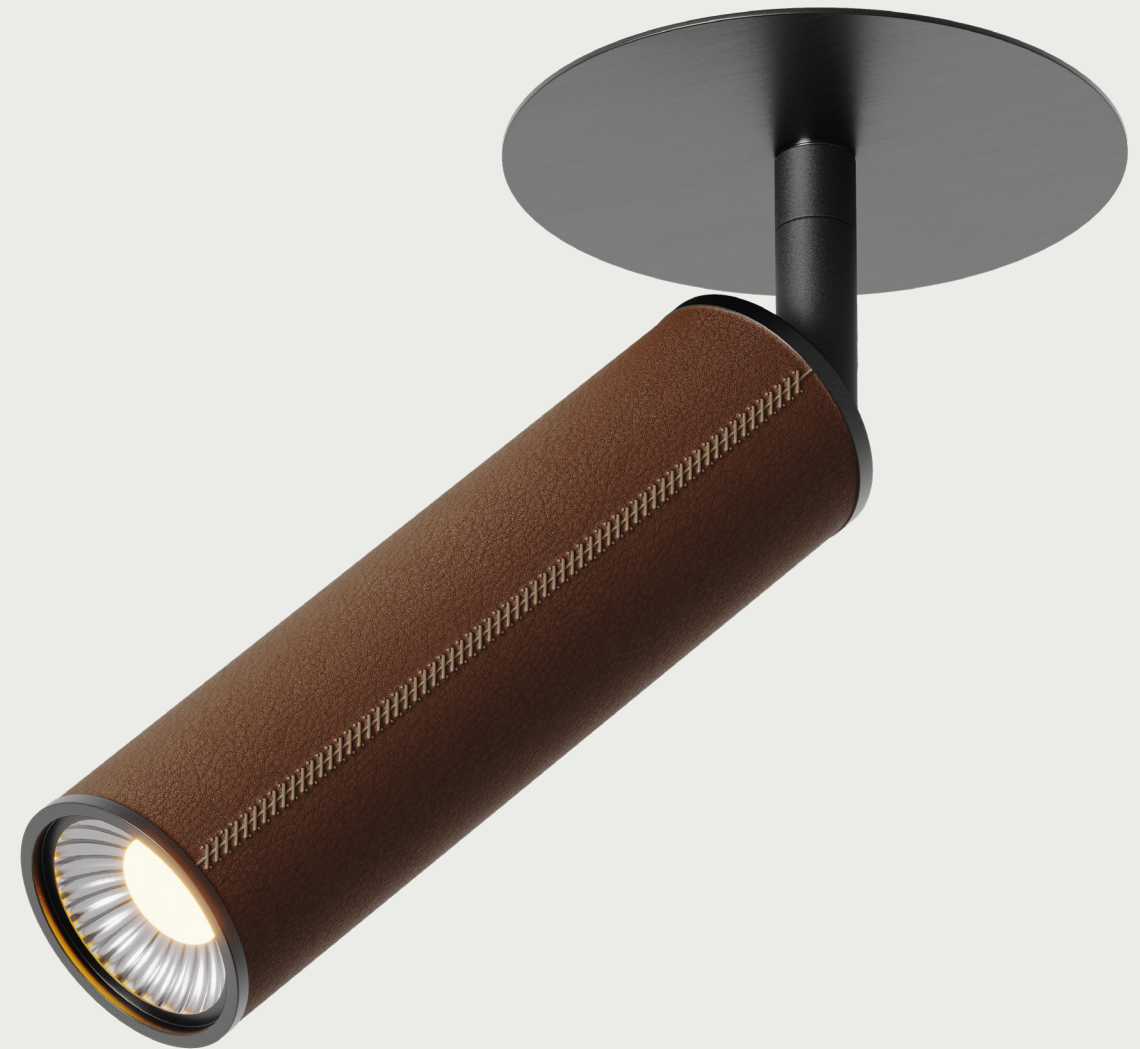

Aluminio negro
Cuero naranja
Black aluminium
Orange leather