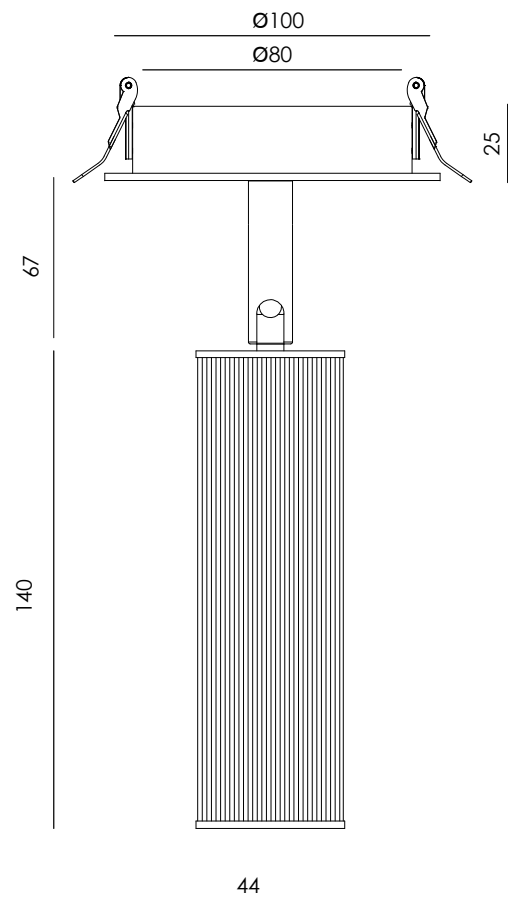

DODO

Designed by
Pepe Fornas