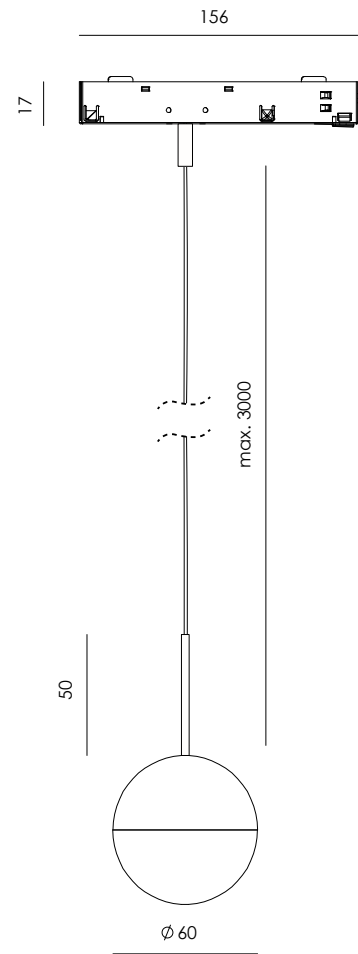

MOON

Designed by
Pepe Fornas

ES - Foco de riel colgante en metal con difusor esférico de vidrio opal. Su diseño combina geometría y suavidad, aportando equilibrio y elegancia al espacio.

Materiales	Aluminio / Cristal
Categoría	48V Foco de carril
Fuente de luz	COB
Potencia	6.11W
Flujo lumínico	360lm
Temperatura	2700K
CRI	>90
Eficiencia	58lm/W
Ángulo del haz	44°
Driver	No
Regulación	No Dim, DALI, CASAMBI
Estanqueidad	IP20

IP20

EN - Pendant track light in metal with a spherical opal glass diffuser. Its design combines geometry and softness, bringing balance and elegance to the space.

Materials	Aluminium / Glass
Category	48V Track light
Light source	COB
Power	6.11W
Luminous flux	360lm
Temperature	2700K
CRI	>90
Efficiency	58lm/W
Beam angle	44°
Driver	No
Dimming	No Dim, DALI, CASAMBI
Sealing	IP20

IP20

Finishes

Matt black
aluminium

Optic
glass

*Adaptador Negro Mate / Matt Black adapter