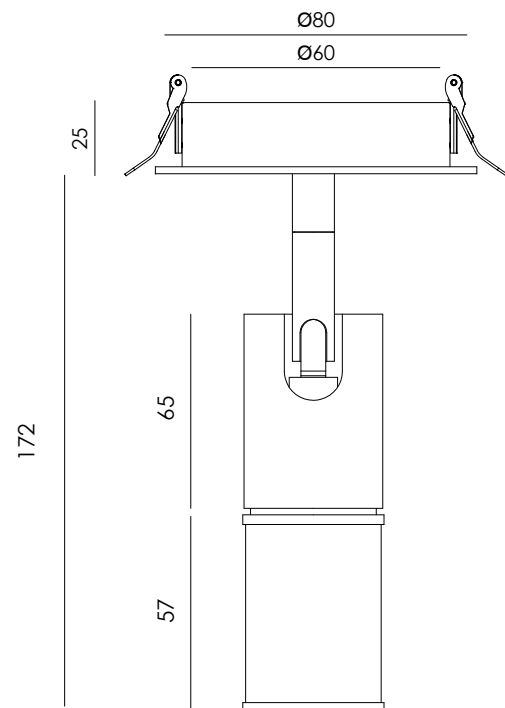

HARA

Designed by
Pepe Fornas

ES - Foco empotrable de techo en metal con acabado estriado y detalle en cuero natural. Su diseño cilíndrico combina textura y calidez, aportando sofisticación al espacio.

Materiales	Metal / Piel
Categoría	Empotrable
Fuente de luz	COB
Potencia	6W
Flujo lumínico	640lm
Temperatura	2700K
CRI	>90
Eficiencia	103lm/W
Ángulo del haz	20°
Driver	Si (Incluido)
Regulación	TRIAC Dimmable
Estanqueidad	IP20

IP20

EN - Recessed ceiling spotlight in metal with a ribbed finish and natural leather detail. Its cylindrical design combines texture and warmth, adding sophistication to the space.

Materials	Metal / Leather
Category	Recessed
Light source	COB
Power	6W
Luminous flux	640lm
Temperature	2700K
CRI	>90
Efficiency	103lm/W
Beam angle	20°
Driver	Yes (Included)
Dimming	TRIAC Dimmable
Sealing	IP20

IP20

Finishes

Matte black metal

Aged gold metal

Black leather

Orange leather

Dark brown leather

Light brown leather