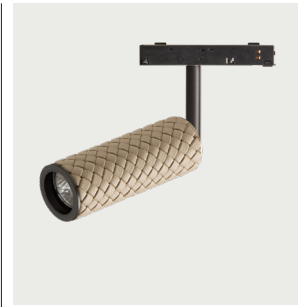

COCO
R0308

P. 68