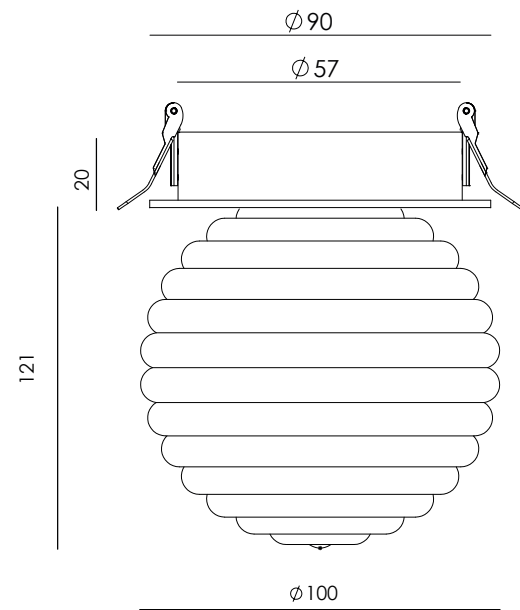

DOUL

Designed by
Pepe Fornas

ES - Foco empotrado de techo con difusor de vidrio estriado y base metálica. Su diseño distribuye la luz de forma uniforme, creando una iluminación cálida y decorativa.

Materiales	Aluminio / Cristal
Categoría	Superficie
Fuente de luz	G4
Potencia	2.3W
Flujo lumínico	177lm
Temperatura	2700K
CRI	>80
Eficiencia	76lm/W
Ángulo del haz	63°
Driver	No
Regulación	TRIAC Dimmable
Estanqueidad	IP20

IP20

EN - Recessed ceiling spotlight with ribbed glass diffuser and metal base. Its design distributes light evenly, creating warm and decorative illumination.

Materials	Aluminium / Glass
Category	Surface
Light source	G4
Power	2.3W
Luminous flux	177lm
Temperature	2700K
CRI	>80
Efficiency	76lm/W
Beam angle	63°
Driver	No
Dimming	TRIAC Dimmable
Sealing	IP20

IP20

Finishes

Matte black
aluminium

Aged gold
aluminium