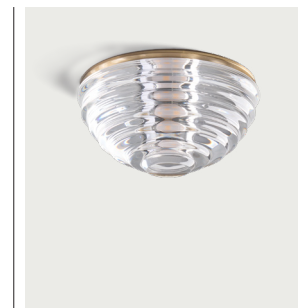

HADO
T1331

P. 62

RECESSED LIGHTS