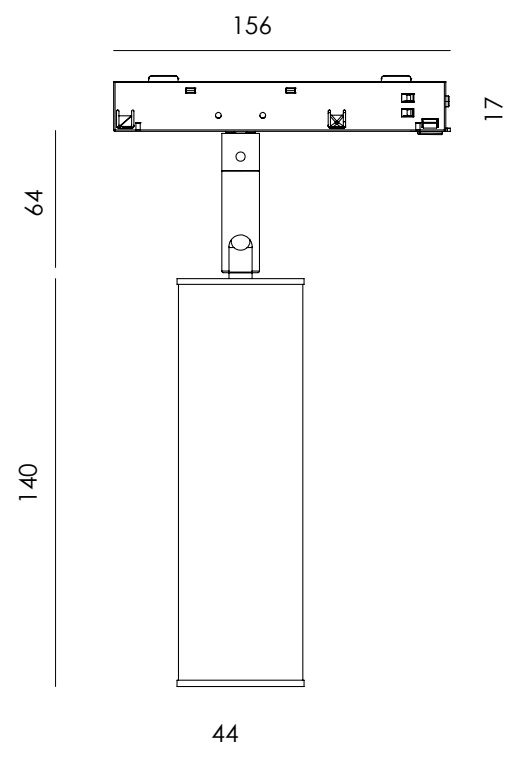

COCO

Designed by
Pepe Fornas

ES - Fabricado en metal con elegante acabado en cuero, su diseño moderno combina materiales premium para aportar sofisticación a espacios comerciales o residenciales. La rótula orientable permite dirigir la luz con precisión, ideal para iluminación de acento.

Materiales	Cuero trenzado
Categoría	48V Foco de carril
Fuente de luz	COB
Potencia	6W
Flujo lumínico	624lm
Temperatura	2700K
CRI	>90
Eficiencia	101lm/W
Driver	No
Regulación	No Dim, DALI, CASSAMBI
Ángulo del haz	19°
Estanqueidad	IP20

IP20

EN -Manufactured in metal with an elegant leather finish, its modern design combines premium materials to bring sophistication to commercial or residential spaces. The adjustable joint allows precise light direction, ideal for accent lighting.

Materials	Braided leather
Category	48V Track light
Light source	COB
Power	6W
Luminous flux	624lm
Temperature	2700K
CRI	>90
Efficiency	101lm/W
Driver	No
Dimmable	No Dim, DALI, CASSAMBI
Beam angle	19°
Sealing	IP20

IP20

Finishes