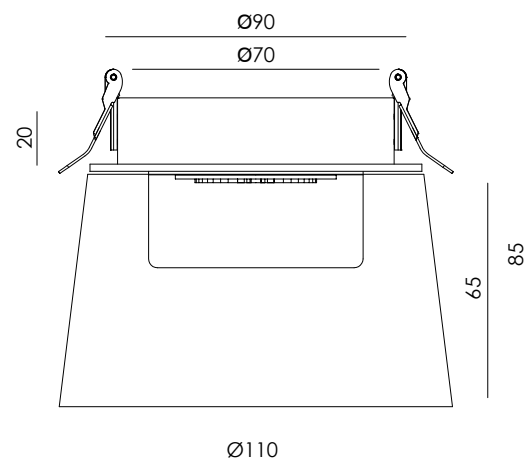

LAF

Designed by
Pepe Fornas

ES - Foco empotrado de diseño cónico en metal con acabado liso, que aporta una estética limpia y contemporánea. Su forma interior favorece una iluminación dirigida y confortable, ideal para acentos o iluminación general.

Materiales	Aluminio
Categoría	Empotrable a techo
Fuente de luz	SMD
Potencia	4.5W
Flujo lumínico	215lm
Temperatura	2700K / 3000K / 4000K
CRI	>90
Eficiencia	46lm/W
Ángulo del haz	98°
Driver	Si (Incluido)
Regulación	Triac dimmable
Estanqueidad	IP20

IP20

EN - Conical recessed ceiling spotlight in metal with a smooth finish, offering a clean and contemporary aesthetic. Its inner shape enhances directed and comfortable lighting, ideal for accents or general illumination.

Materials	Aluminium
Category	Recessed
Light source	SMD
Power	4.5W
Luminous flux	215lm
Temperature	2700K / 3000K / 4000K
CRI	>90
Efficiency	46lm/W
Beam angle	98°
Driver	Yes (included)
Dimming	Triac dimmable
Sealing	IP20

IP20

Finishes*

Matte white
aluminium

* Consultar paleta de colores disponibles en la pág. 120 / See available colour palette on page 120

T0305