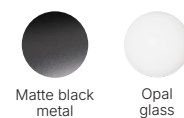

BALL

Designed by
Pepe Fornas

ES - Foco con difusor esférico en metal y pantalla de vidrio opal, que aporta equilibrio y elegancia en un diseño contemporáneo. Proporciona una iluminación suave y uniforme, ideal para ambientes acogedores o iluminación general.

Materiales	Cristal / Aluminio
Categoría	Empotrable
Fuente de luz	G9
Potencia	2.2W
Flujo lumínico	132lm
Temperatura	2700K
CRI	>80
Eficiencia	60lm/W
Ángulo del haz	330°
Driver	No
Regulación	TRIAC Dimmable
Estanqueidad	IP20

IP20

EN - Spotlight with spherical diffuser in metal and opal glass shade, bringing balance and elegance through a contemporary design. It provides soft, even lighting, ideal for welcoming atmospheres or general illumination.

Materials	Glass / Aluminium
Category	Recessed
Light source	G9
Power	2.2W
Luminous flux	132lm
Temperature	2700K
CRI	>80
Efficiency	60lm/W
Beam angle	330°
Driver	No
Dimming	TRIAC Dimmable
Sealing	IP20

IP20

Finishes

T0320/14

Metal Negro mate
Cristal opal

Matte black metal
Opal glass