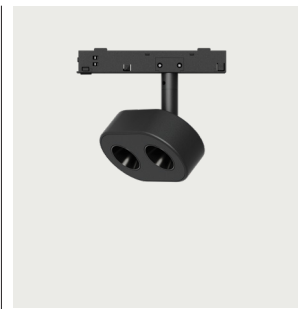

BUHO
R0313

P. 78