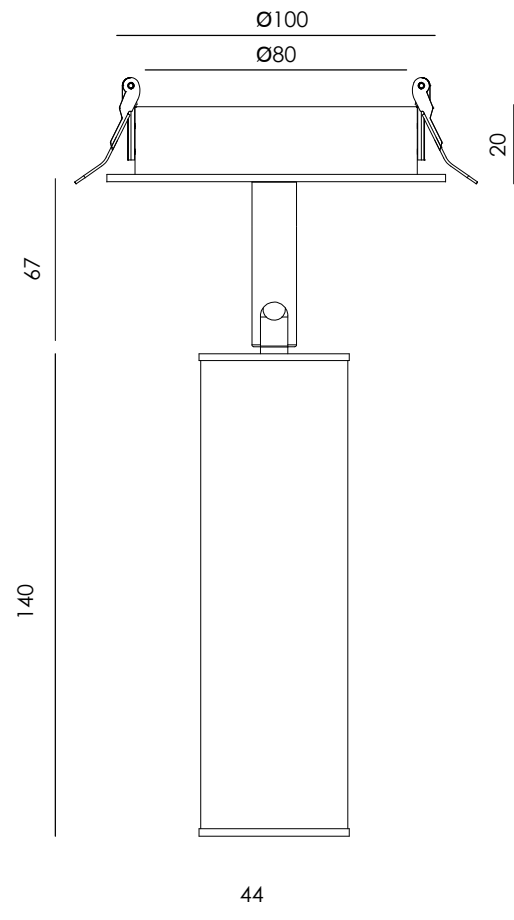

TURA

Designed by
Pepe Fornas

ES - Foco empotrado en metal con revestimiento en cuero natural. Su diseño cilíndrico y contemporáneo aporta calidez y sofisticación al espacio.

Materiales	Aluminio / Piel
Categoría	Empotrable
Fuente de luz	COB
Potencia	6W
Flujo lumínico	624lm
Temperatura	2700K
CRI	>90
Eficiencia	82lm/W
Ángulo del haz	19°
Driver	Si (Incluido)
Regulación	TRIAC Dimmable
Estanqueidad	IP20

IP20

EN - Recessed spotlight in metal with natural leather covering. Its cylindrical, contemporary design adds warmth and sophistication to the space.

Materials	Aluminium /Leather
Category	Recessed
Light source	LED COB
Power	6W
Luminous flux	624lm
Temperature	2700K
CRI	>90
Efficiency	82m/W
Beam angle	19°
Driver	Yes (Included)
Dimming	TRIAC Dimmable
Sealing	IP20

IP20

Finishes

T0316