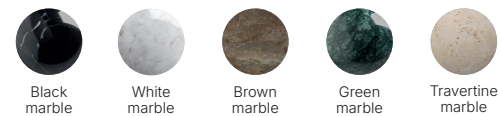

Finishes

Matte black
aluminium

T0301/1