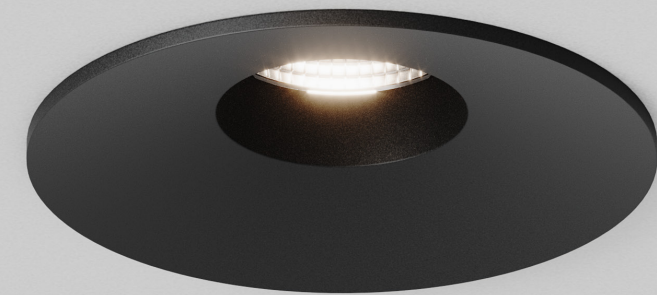

T0324

Aluminio
negro

Black
aluminium

Empotrables