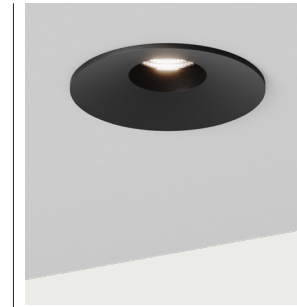

LUCA
T0324

P. 44