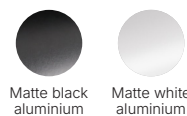

Finishes

Matte black
aluminium

Matte white
aluminium

* Negro Mate (Adaptador Negro Mate) / Matte Black (Matt Black Adapter)
Blanco Mate (Adaptador Blanco Mate) / Matte White (Matt White Adapter)

R0319