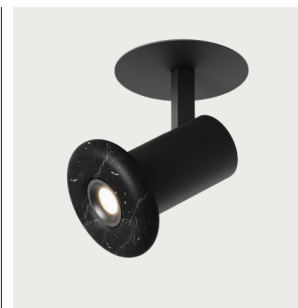

COCUS
T0310

P. 26