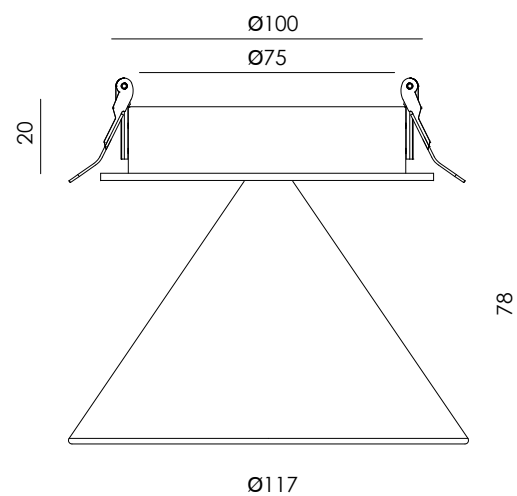

ES - Foco empotrado de techo con difusor cónico efecto mármol y líneas arquitectónicas. Proyecta luz cálida y envolvente.

Materiales	Aluminio / Mármol
Categoría	Empotrable a techo
Fuente de luz	COB
Potencia	7.2W
Flujo lumínico	396lm
Temperatura	3000K
CRI	>90
Eficiencia	54lm/W
Ángulo del haz	27°
Driver	Si (Incluido)
Regulación	Triac dimmable
Estanqueidad	IP20

IP20

EN - Recessed ceiling spotlight with marble-effect conical diffuser and architectural lines. It projects warm, enveloping light.

Materials	Aluminium / Marble
Category	Recessed
Light source	COB
Power	7.2W
Luminous flux	396lm
Temperature	3000K
CRI	>90
Efficiency	54lm/W
Beam angle	27°
Driver	Yes (Included)
Dimming	Triac dimmable
Sealing	IP20

IP20

Finishes

T0302